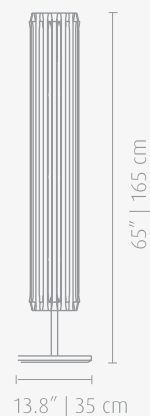

## MATHENY | FLOOR

The classy Matheny stilnovo floor lamp came to turn your lobby into the trendiest spot with a charming golden touch. Brass tubes are aesthetically joined into a magnificent piece. With 1.65 meters height, it's a timeless elegant corner lamp ideal for hotel projects. Choose the finish you want to best suit on the project you got in hands.

### MATERIALS

BODY: Brass

BASE: Brass

### WEIGHT

Approx. 22 kg | 48.5 lbs

### DIMENSIONS

HEIGHT: 65" | 165 cm

DIAM.: 13.8" | 35 cm

ALSO AVAILABLE **MATHENY | SUSPENSION** P.49

ALSO AVAILABLE **MATHENY | WALL** P.159

Продажа дизайнерской мебели,  
света и аксессуаров  
по всей России