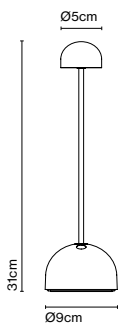

## Christophe Mathieu

**marset**

**Sips**

**Sips**

Light source:  
LED SMD 2,2W 1,5A 2700K CRI90 327lm  
Luminaire:  
in 5 Vdc 1,5A

LED included

Battery life time:  
5 hours in peak power  
10 hours in half power  
20 hours in a quarter power

Charging time 10 h

**Power adapter not included**

Use a power adapter with the following specifications. Input: 5V DC 1.5 A

**Coloured polycarbonate base and body, with white opal polyethylene diffuser. Stem made of steel. Non-slip black rubber on the base. Charging area protected by a black rubber. Micro-USB-C type charging cable.**