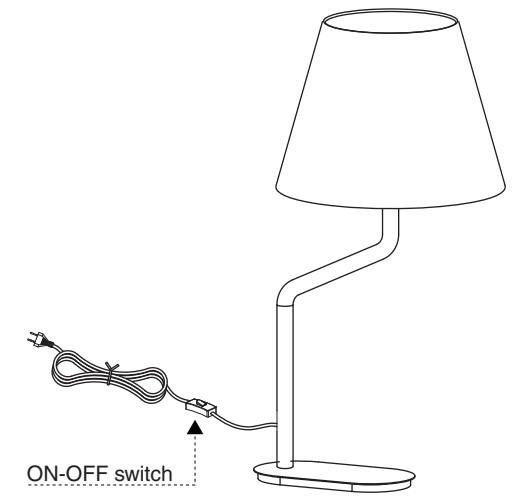

24008-13 chrome+white
24008-14 chrome+beige
24008-15 chrome+black

TECHNICAL FEATURES

1 X E27 MAX 15W LED no incl.

Together
we take care
of the planet

Together we take care of the planet.

This is why we reduce paper consumption. Please refer to the safety, maintenance and warranty instructions at www.faro.es. If you cannot access it, call us at +34 937 723 965 or write to export@faro.es.