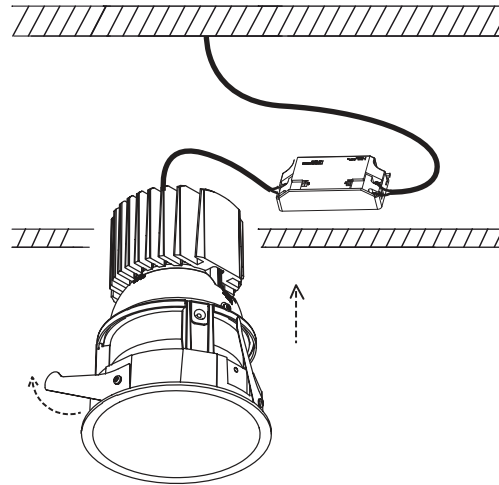

1

Ø103mm

OFF

2

3

4

ON

Technical features • Características técnicas

light options: LED 13W 350mA incl or LED 19W 500mA incl