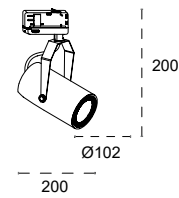

TRACK is sold separately.
Refs available in www.faro.es

TECHNICAL FEATURES - CARACTERÍSTICAS TÉCNICAS

NANO SIGMA LED

Kg 0,75

MINI SIGMA LED

Kg 1,06