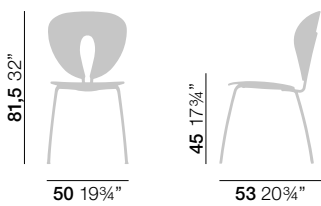

STAIN:

Minimum order 6 chairs.
Translucent tone, visible wood grain

SPECIAL PLASTIC COLOR

If you want the Globus chair in a different plastic color to the ones proposed by STUA the order has to be of minimum 800 Globus chairs.

LINKING SYSTEM

The chair needs to 2 plastic inserts under the seat to be linked.

Only chairs with wooden seat can be linked.

U LINKING DEVICE	CODE
U piece for 2 chairs	502

DIMENSIONS

STACKABILITY

Globus can be stacked up to 6 units on the floor.