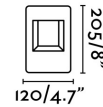

Specifications

Bulb:	SMD LED 8W 3000K 120° 180Lm
Bulb included:	Yes
Transformer:	Driver
Transformer included:	Yes
Voltage:	100-240V
Operating Frequency:	50/60Hz
IP:	54
Class:	I
Material:	Aluminium and opal polycarbonate
Length:	120 mm
Net Width:	120 mm
Height:	205 mm
Net Weight:	1.30 kg
Volume:	0.00427 m3