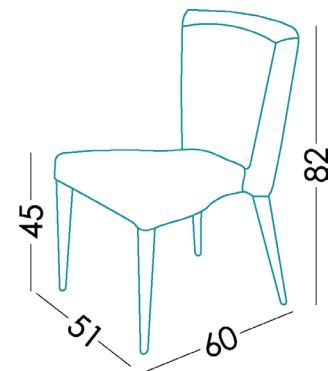

Packaging

Packaging made up of shrink wrap and edge protectors.

The packaging comes along with the design. We always optimize it, so that it takes up as little space as possible and it is easy to carry it, avoiding the use of unnecessary packing material.