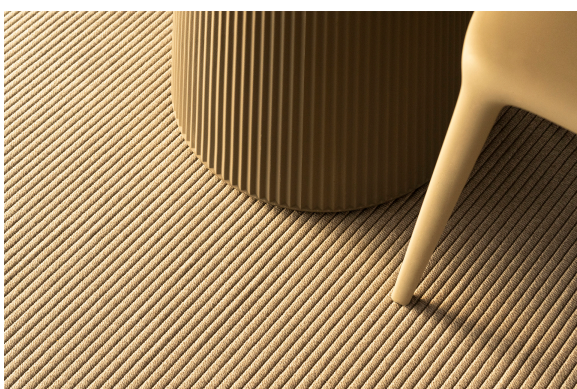

Gatsby base 35x35x25 s30

by Ramón Esteve

The Gatsby collection, designed by Ramón Esteve, evokes the elegance and glamour of Art Deco, reminding us of the Roaring Twenties. Inspired by the bonanza, parties and excesses of that era, Gatsby combines intricate design with extraordinary simplicity, reflecting the American dream.

ecru granite

cream granite

ice 2101

Matt Polyethylene

Ambients

VONDOM