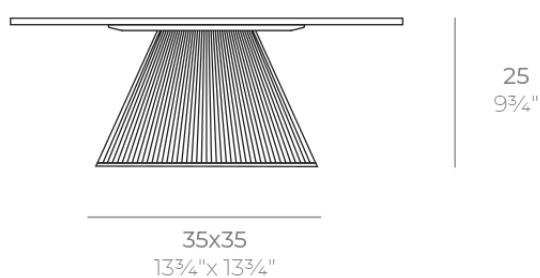

Gatsby base 35x35x25 s30

by Ramón Esteve

The Gatsby collection, designed by Ramón Esteve, evokes the elegance and glamour of Art Deco, reminding us of the Roaring Twenties. Inspired by the bonanza, parties and excesses of that era, Gatsby combines intricate design with extraordinary simplicity, reflecting the American dream.

Info

Description

Weight: 3.15 Kg

GATSBY Mesa Base Cuadrada 35x35x25cm S30
GATSBY Square Base Table 35x35x25cm S30
ref. 54442

TABLE TOP - SOBRE

- 50 x 50 cm
19 1/4" x 19 1/4"
- 59 x 59 cm
23 1/4" x 23 1/4"

Finishes