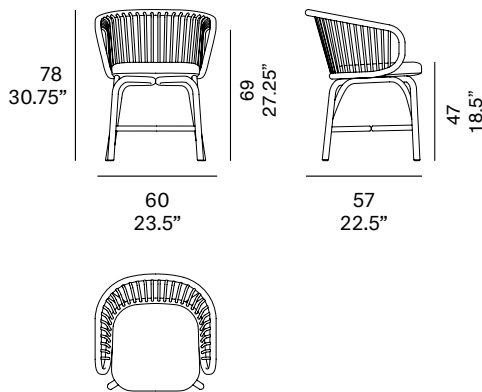

indoor

Huma

Dining armchair with rattan legs / sillón comedor con patas de rattan

Mario Ruiz, 2015/2021

T070 R

Dining armchair with structure made of peeled and tinted natural rattan of 1.1" diameter. Backrest manufactured in peeled and tinted natural rattan of 0.4" diameter. Finished with a three step water-based coating (dye, base coat and top coat) highly resistant to solar radiation thanks to UV filters. Upholstered seat. Possibility of customization through a wide variety of high performance technical fabrics. Protective caps.

Shipment details

Qty	1 dining armchair (1 box)
Volume	0,34 m ³ / 12 ft ³
Gross weight	13 kg / 28.5 lb
Net weight	9 kg / 20 lb
Box dimensions (approx.)	65 x 62 x 83 cm 25,5" x 24,5" x 32,75"
Item dimensions (width x depth x height)	60 x 57 x 78 cm 23.5" x 22.5" x 30.75"
COM (1, 40 - 1,50 m / 54"-59")	0,65 m / 0.7 yd