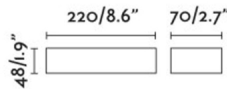

General characteristics

Type	I
IP	65
voltage	220V-240V
Hertz	50/60Hz
Power	13W
IK	07

Material

Body/Structure	Wood+Aluminium
Diffuser	Glass

Finish

Body/Structure	Teak
Diffuser	Prism

Lighting characteristics

Light source included	YES
Light source	SMD LED
Temperature	3000K
LM	1000Lm
CRI	=80
Degrees of light aperture	95
Light direction	Indirect lighting
Energy classification	F