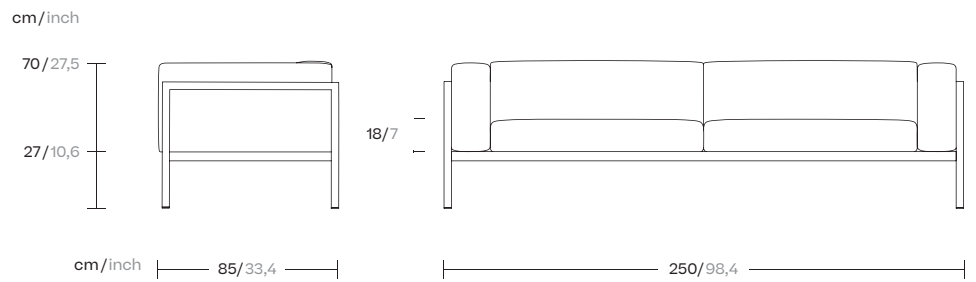

Landscape
3 Seater XL
by Kettal Studio

kettal

3 Seater XL

Designer
Kettal Studio

Collection
Landscape

Reference
KS9400900

1/3

Landscape aims to be part of a project. It is not understood as an item apart, but instead relates to its environment and melds with it. It is the project that is important, not the product, and this is its essence. Its rationalist construction seeks to give order, form and structure to the outdoor space, although, in terms of function, it has been designed to give shelter: to shade and cool or protect from the rain and wind.

kettal

3 Seater XL

Designer
Kettal Studio

Collection
Landscape

Reference
KS9400900

2/3

Materials

Fabric
Heavy Load 100.000 Cycles,
Heavy Load Resistant 1000
Decitex, Kettalize-It, Resist
U.v. En-581-4, Easy Clean,
Abrasion, Resistance 30.000
Cycles, Quickdry