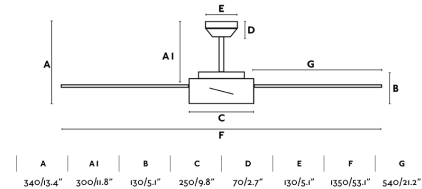

Specifications

| | |
|------------------------------|---|
| Bulb: | DC LED 20W 3000K 1100Lm |
| Bulb included: | Yes |
| Transformer: | Driver |
| Transformer included: | Yes |
| Voltage: | 220-240V |
| IP: | 20 |
| Class: | I |
| Material: | Motor made from steel and blades from plywood |
| Designer: | |
| Length: | 1320 mm |
| Diameter: | 1320 Ø |
| Volume: | 0.04176 m3 |