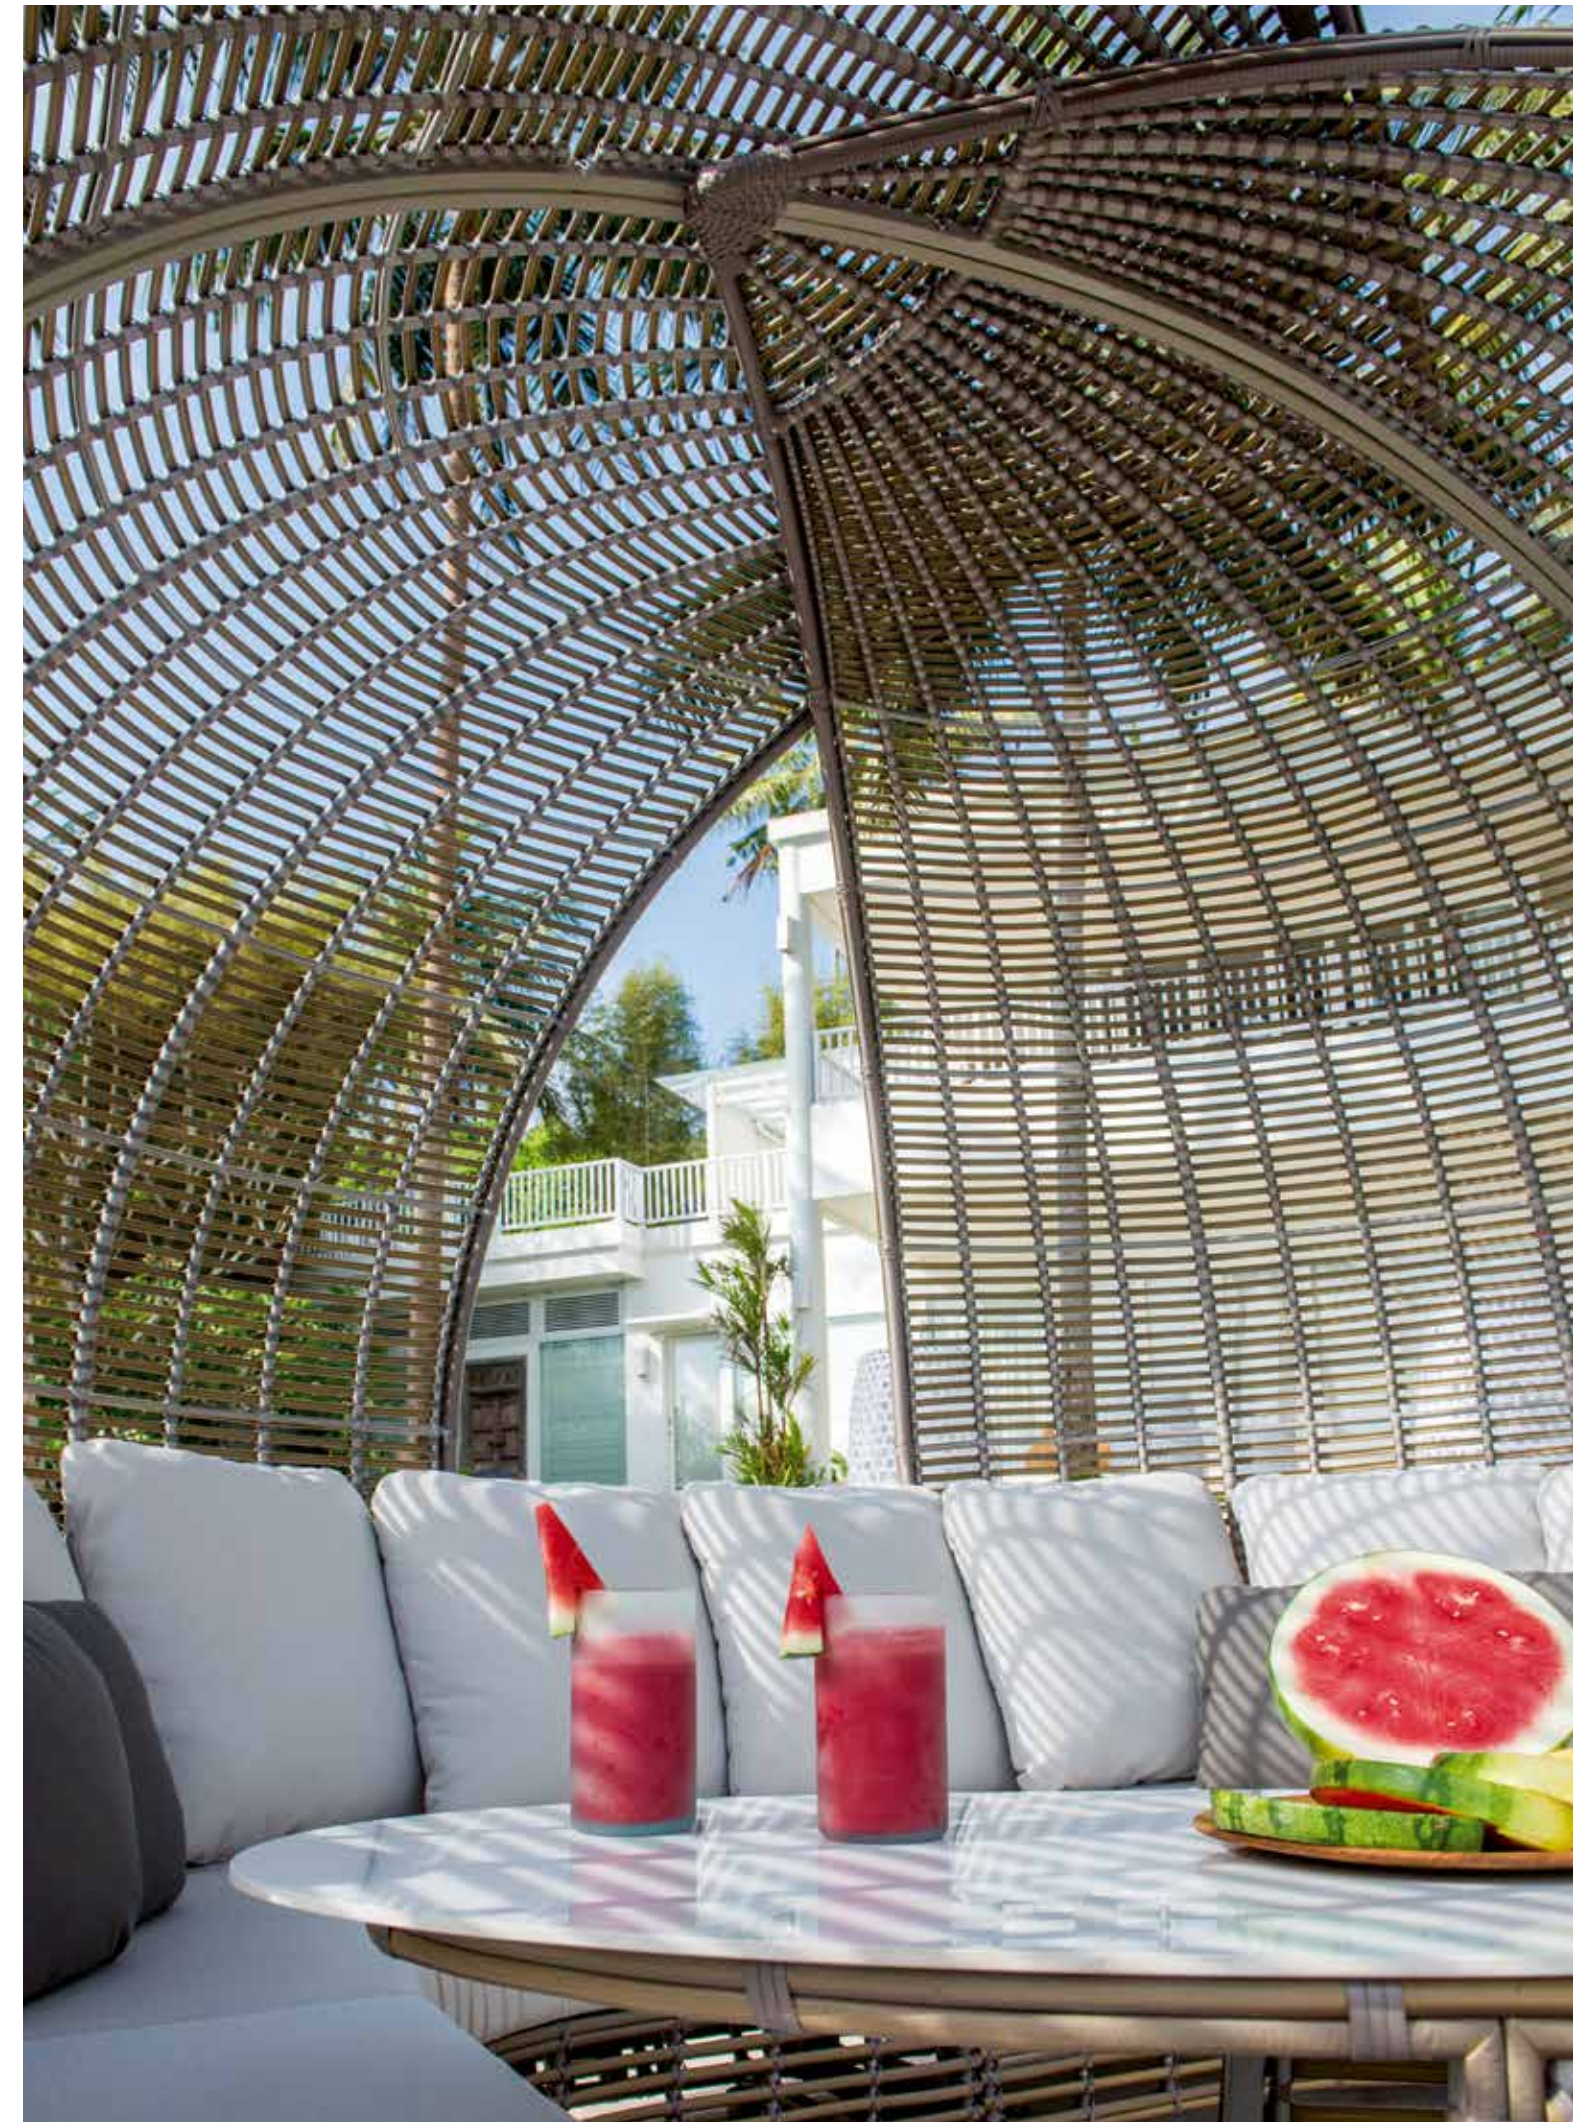

www

БЕСЕДКИ / КРОВАТИ

DAYBEDS
SANZA

DAYBEDS

SUNDAY

DAYBEDS
SPARTAN

ОБЕДЕННЫЙ СТОЛ DYNASTY

КАШПО CYCLONE

SKYLINE DESIGN® OUTDOOR FURNITURE 2021

DAYBEDS
SURABAYA

DAYBEDS

SHADE

Eternity

DAYBEDS
BOAT

www

КАЧЕЛИ