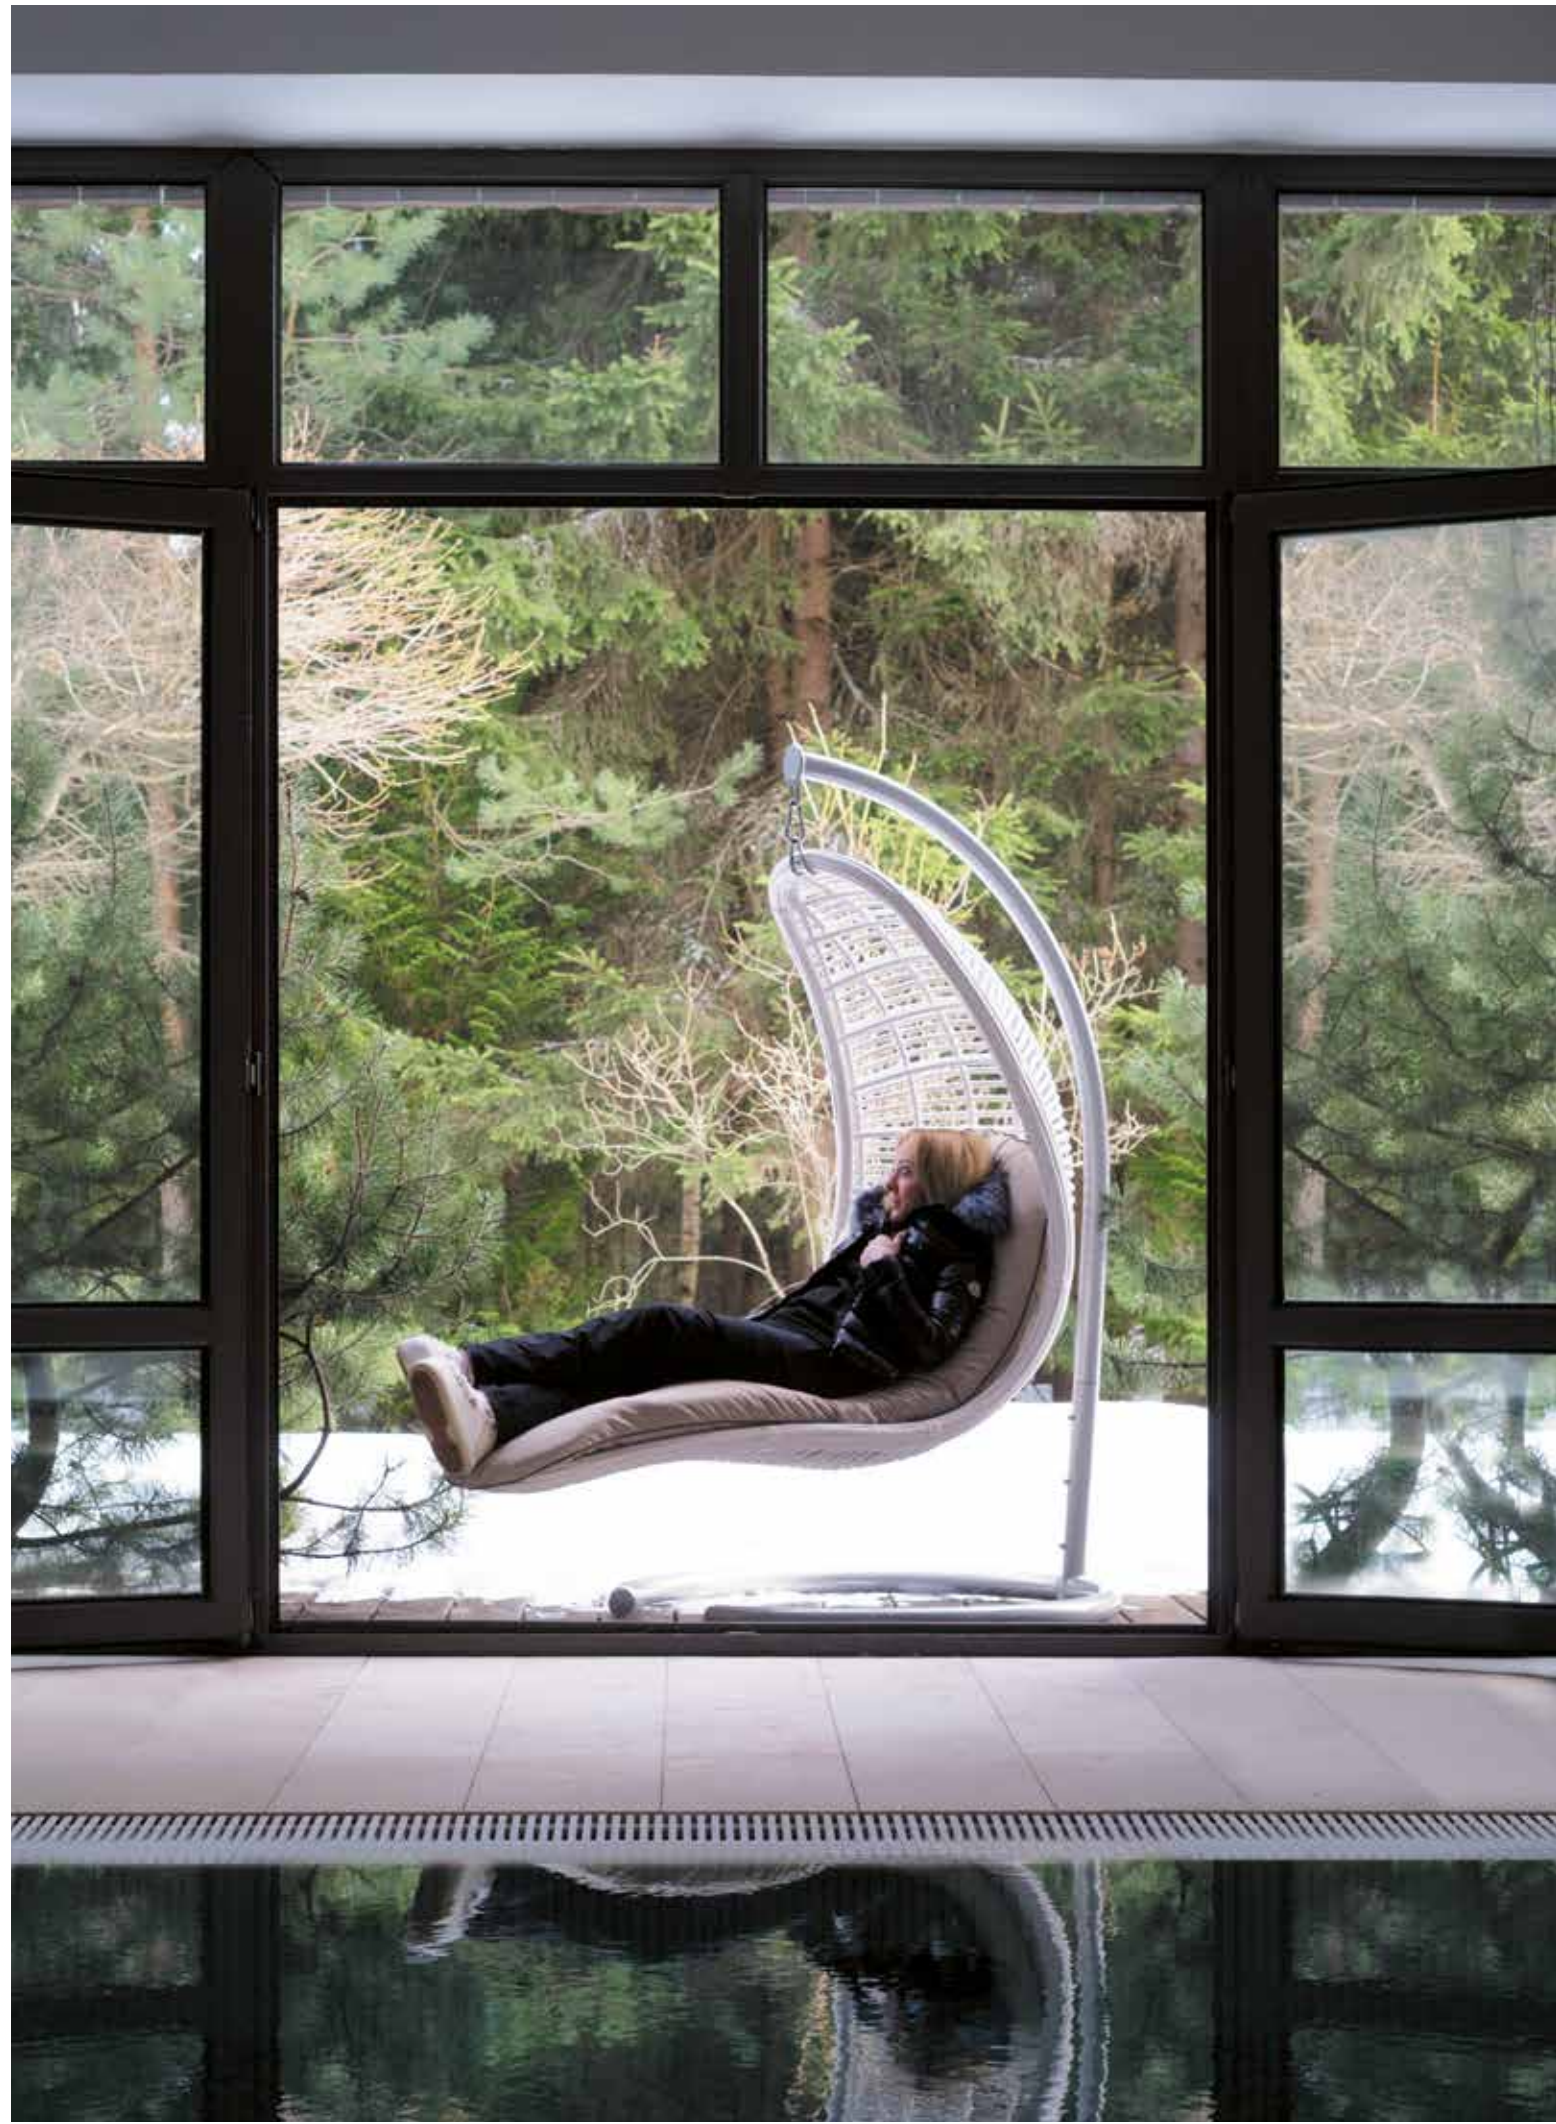

SKYLINE DESIGN® OUTDOOR FURNITURE 2021

DAYBEDS
SURABAYA

DAYBEDS

SHADE

Eternity

DAYBEDS
BOAT

www

КАЧЕЛИ

H A N G I N G C H A I R S

M O M A

HANGING CHAIRS
CHRISTY

HANGING CHAIRS
CHRISTINE

H A N G I N G C H A I R S
DYNASTY

ДЫНАСТИ СТОЛ КОФЕЙНЫЙ

VILLA СТОЛ ПРИСТАВНОЙ

H A N G I N G C H A I R S
J O U R N E Y