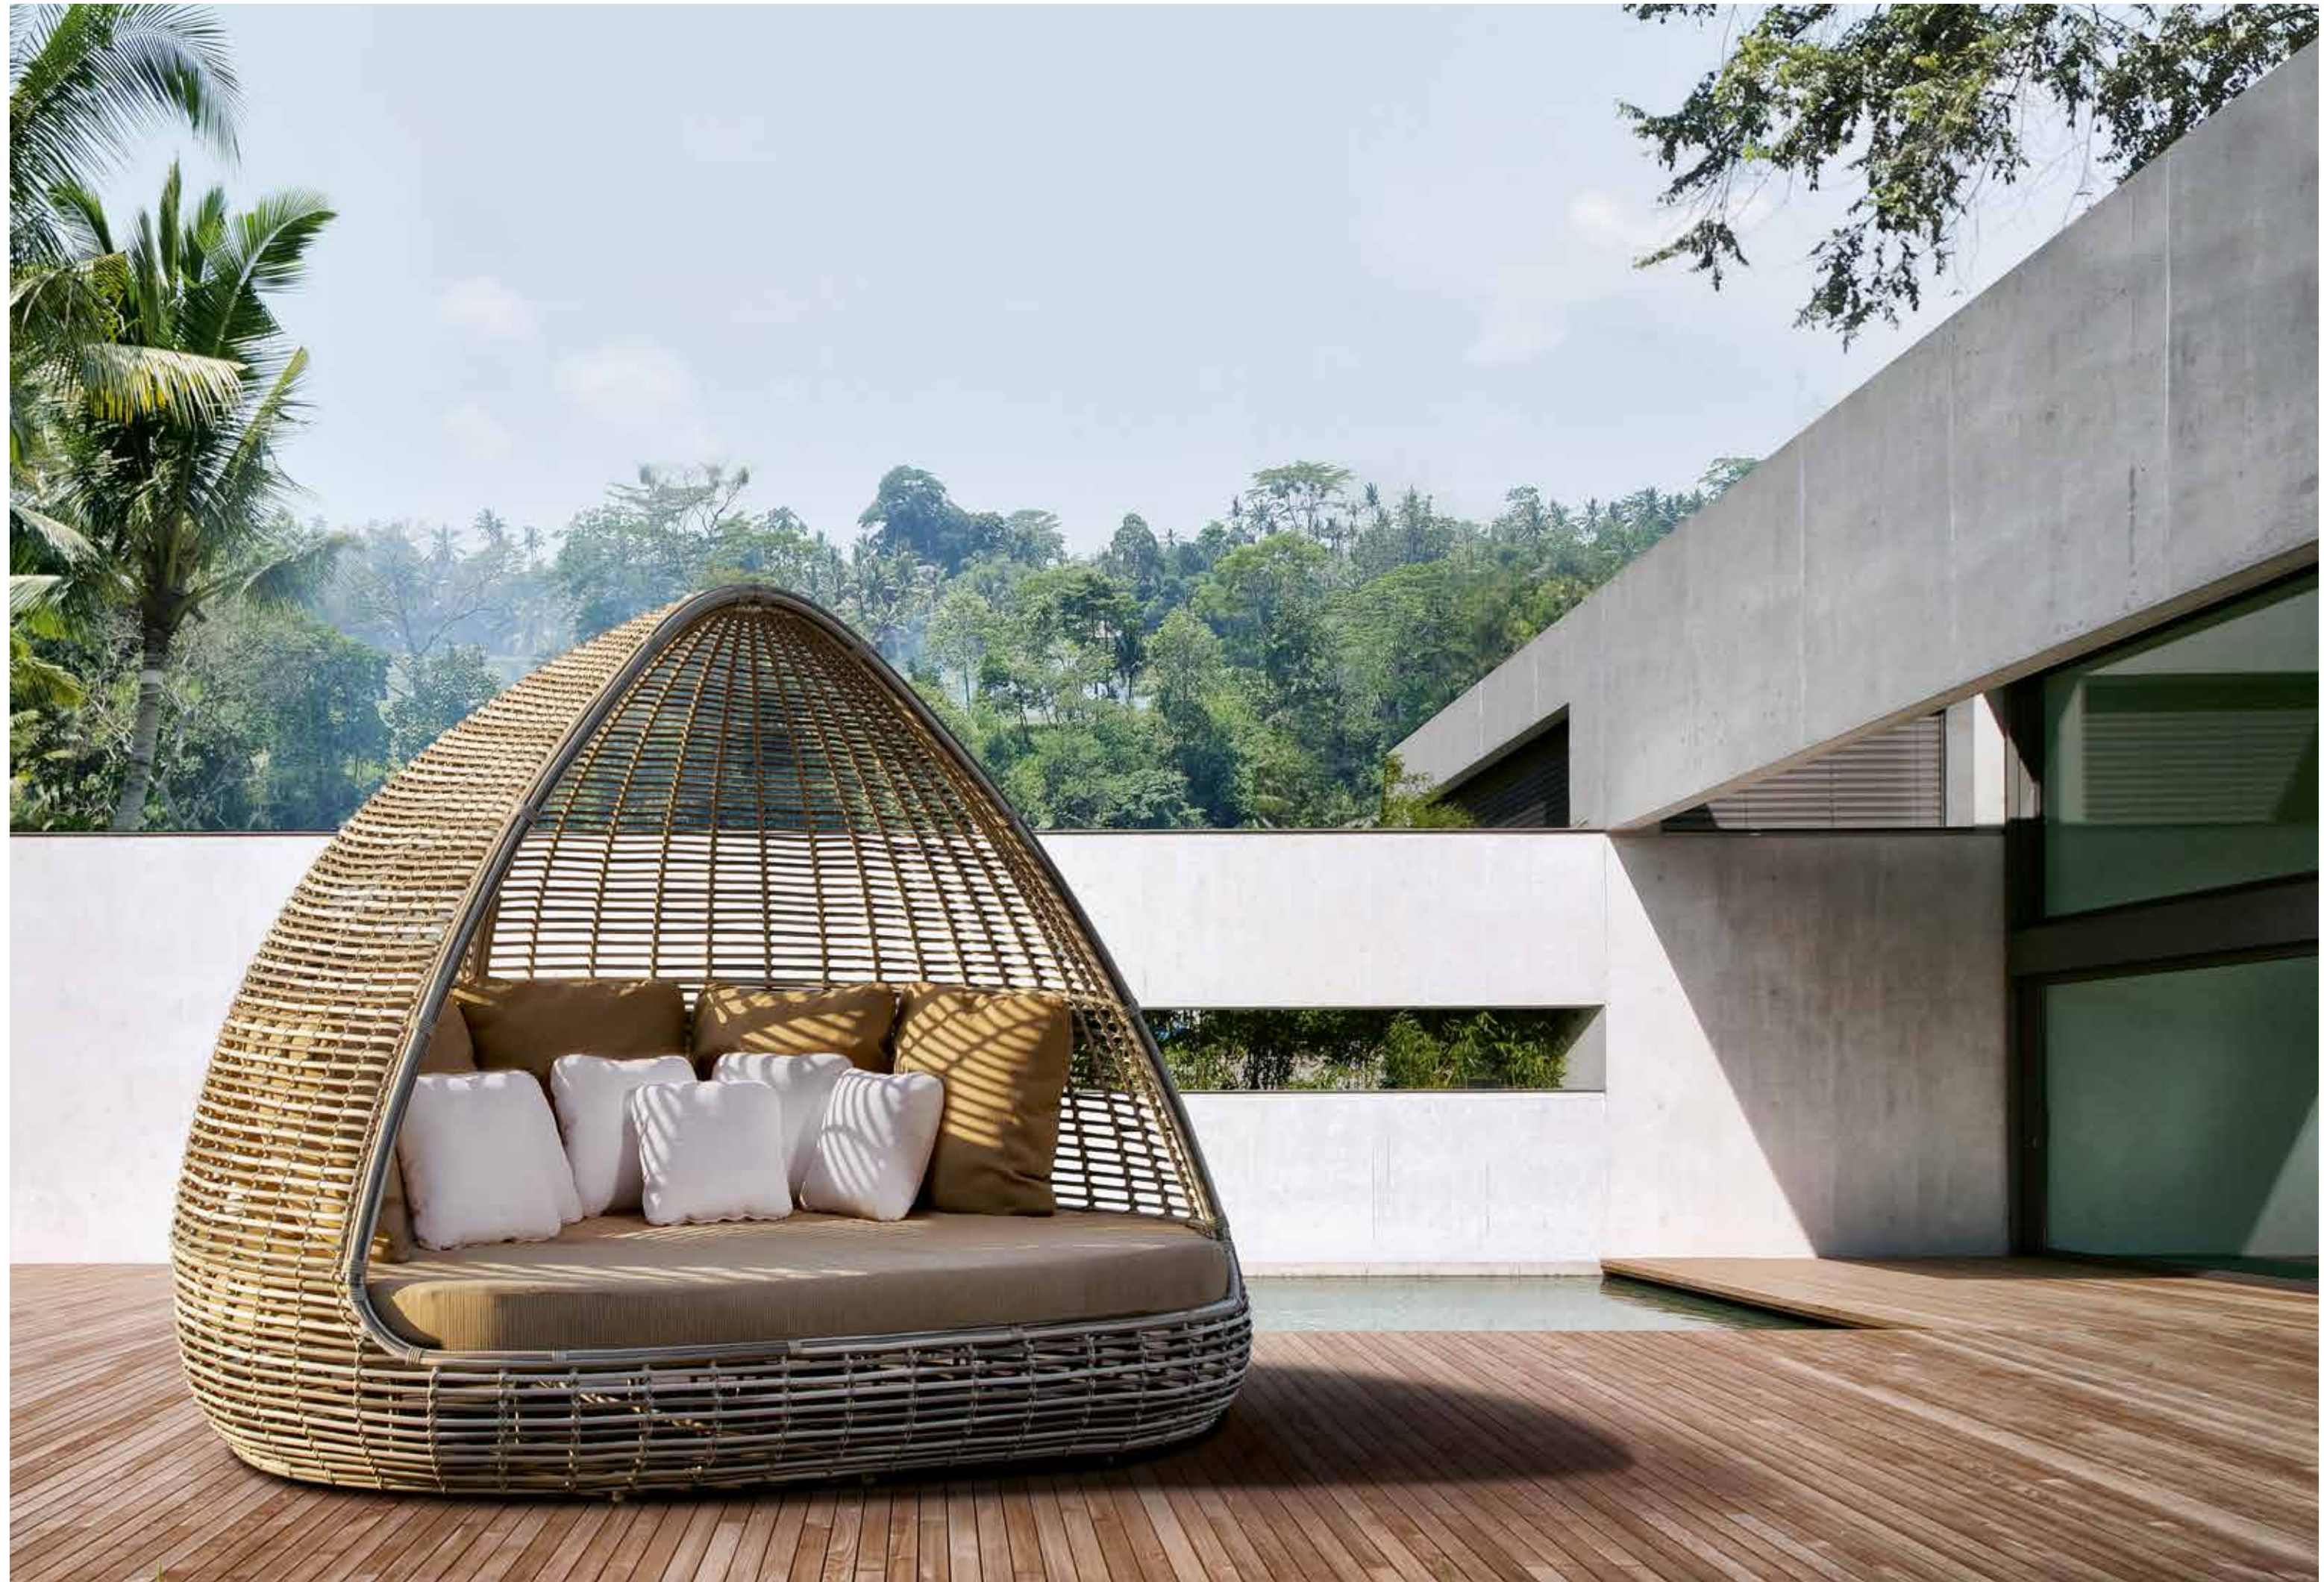

SKYLINE DESIGN® OUTDOOR FURNITURE 2021

DAYBEDS
SURABAYA

DAYBEDS

SHADE

Eternity

DAYBEDS
BOAT

www

КАЧЕЛИ