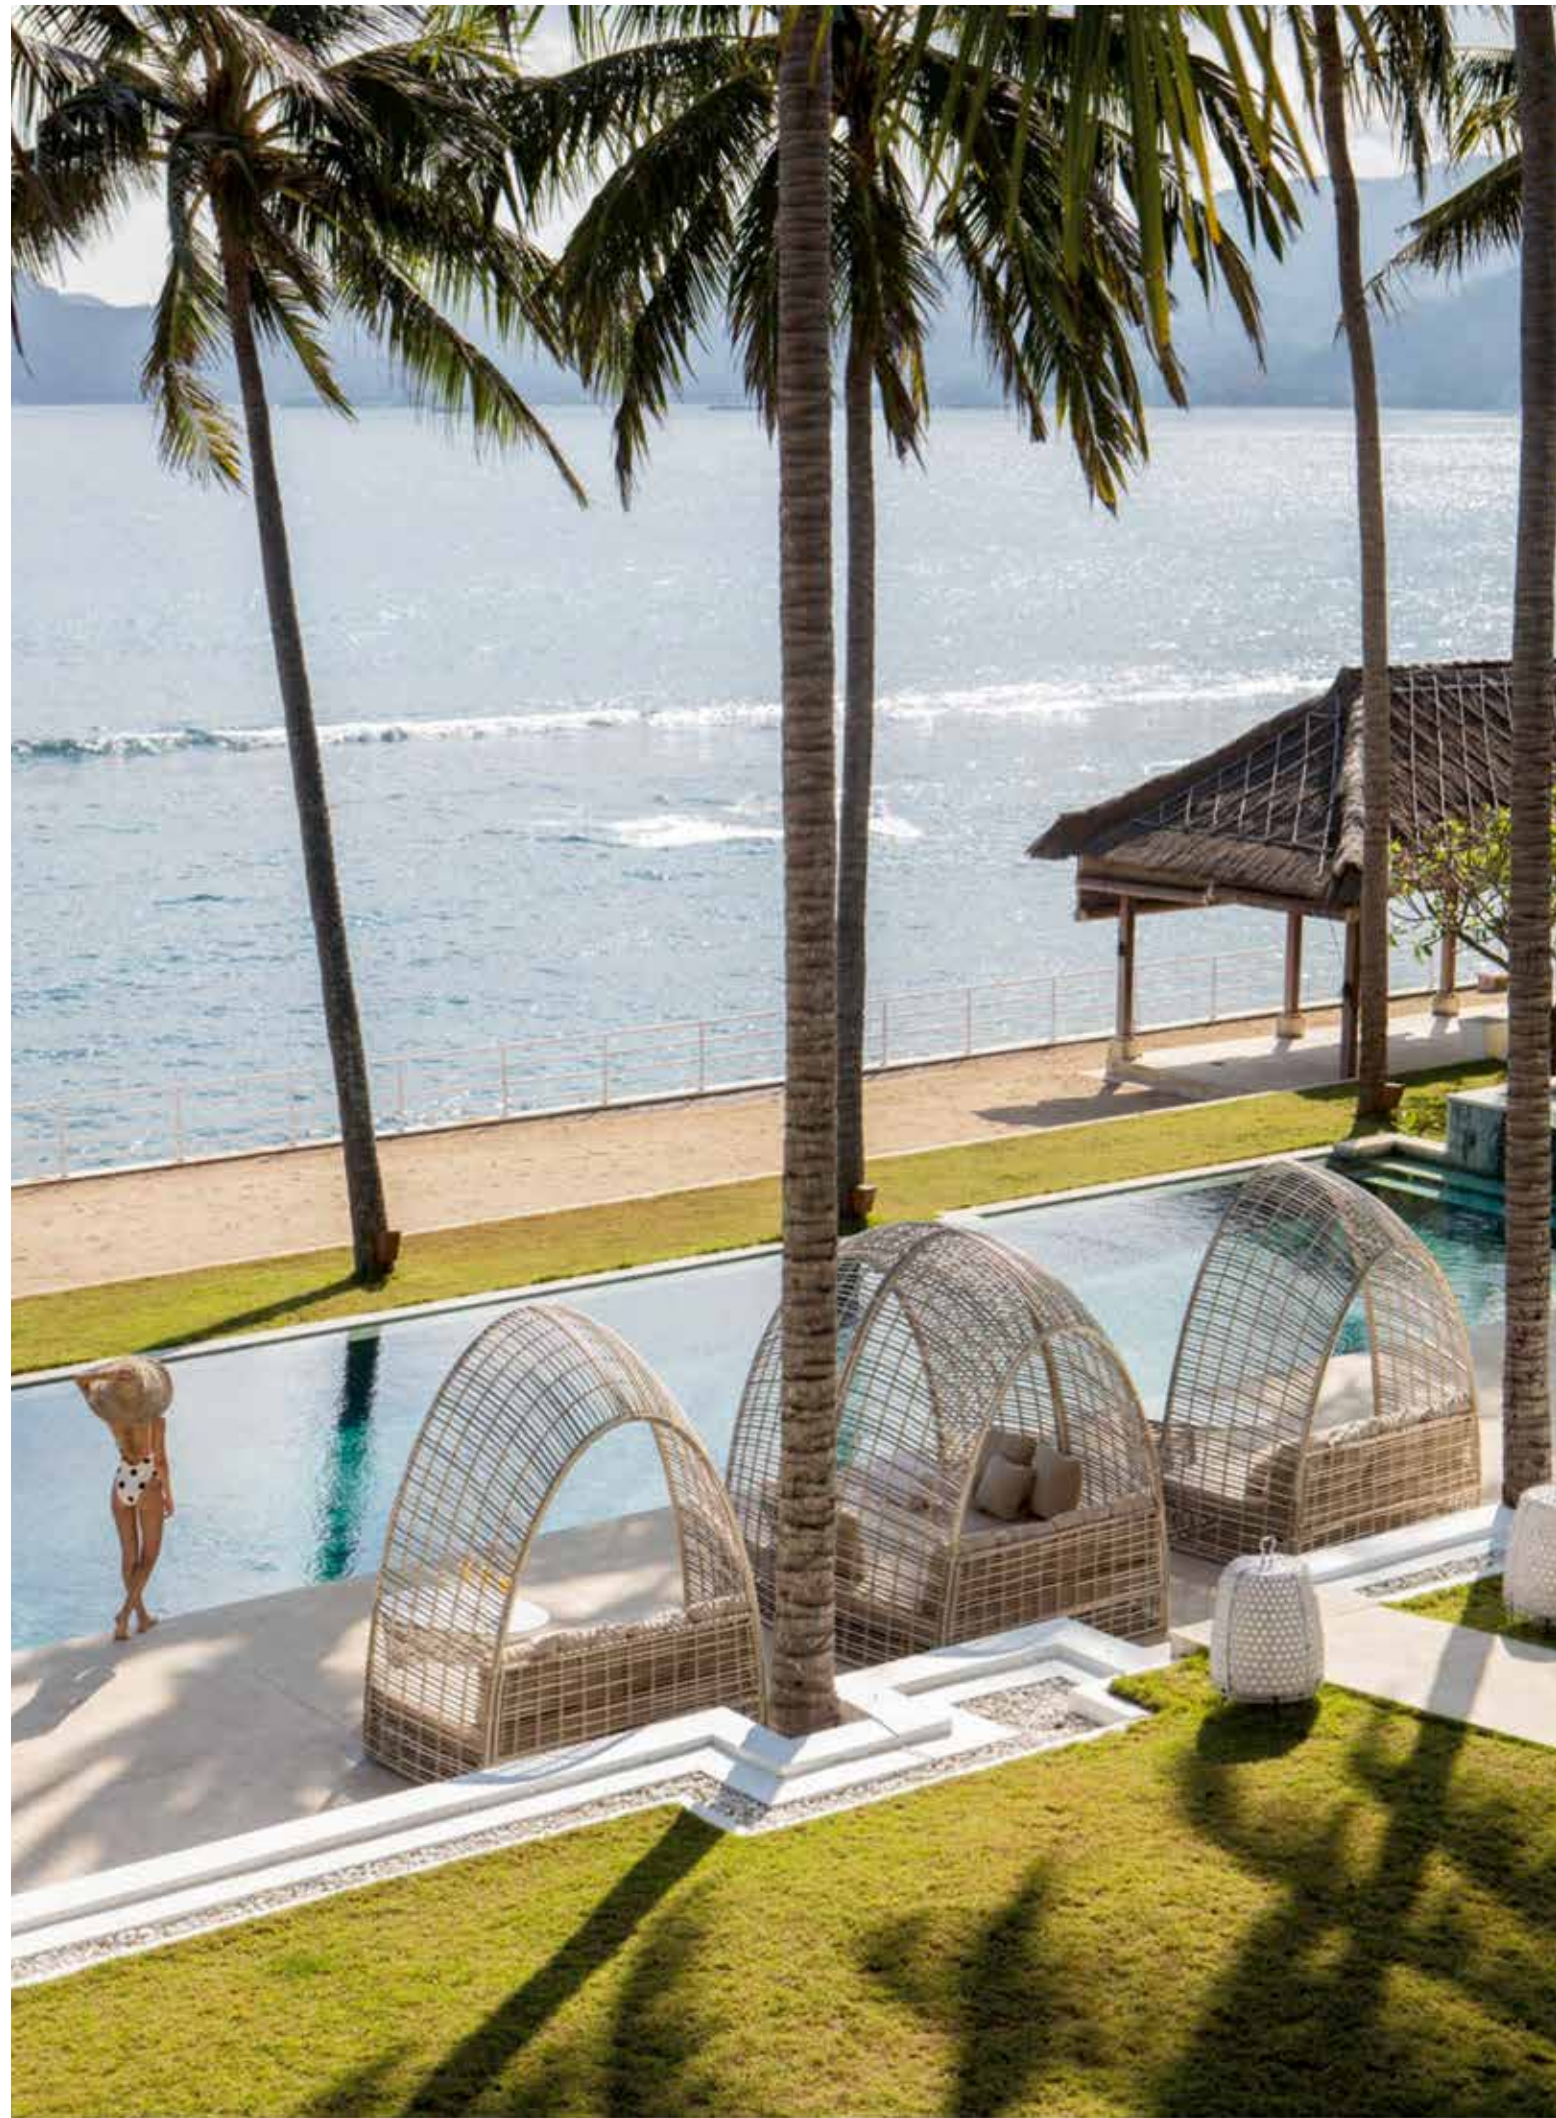

www

БЕСЕДКИ / КРОВАТИ

DAYBEDS
SANZA

DAYBEDS

SUNDAY

DAYBEDS
SPARTAN

ОБЕДЕННЫЙ СТОЛ DYNASTY

КАШПО CYCLONE

SKYLINE DESIGN® OUTDOOR FURNITURE 2021

DAYBEDS
SURABAYA

DAYBEDS

SHADE

Eternity

DAYBEDS
BOAT

www

КАЧЕЛИ