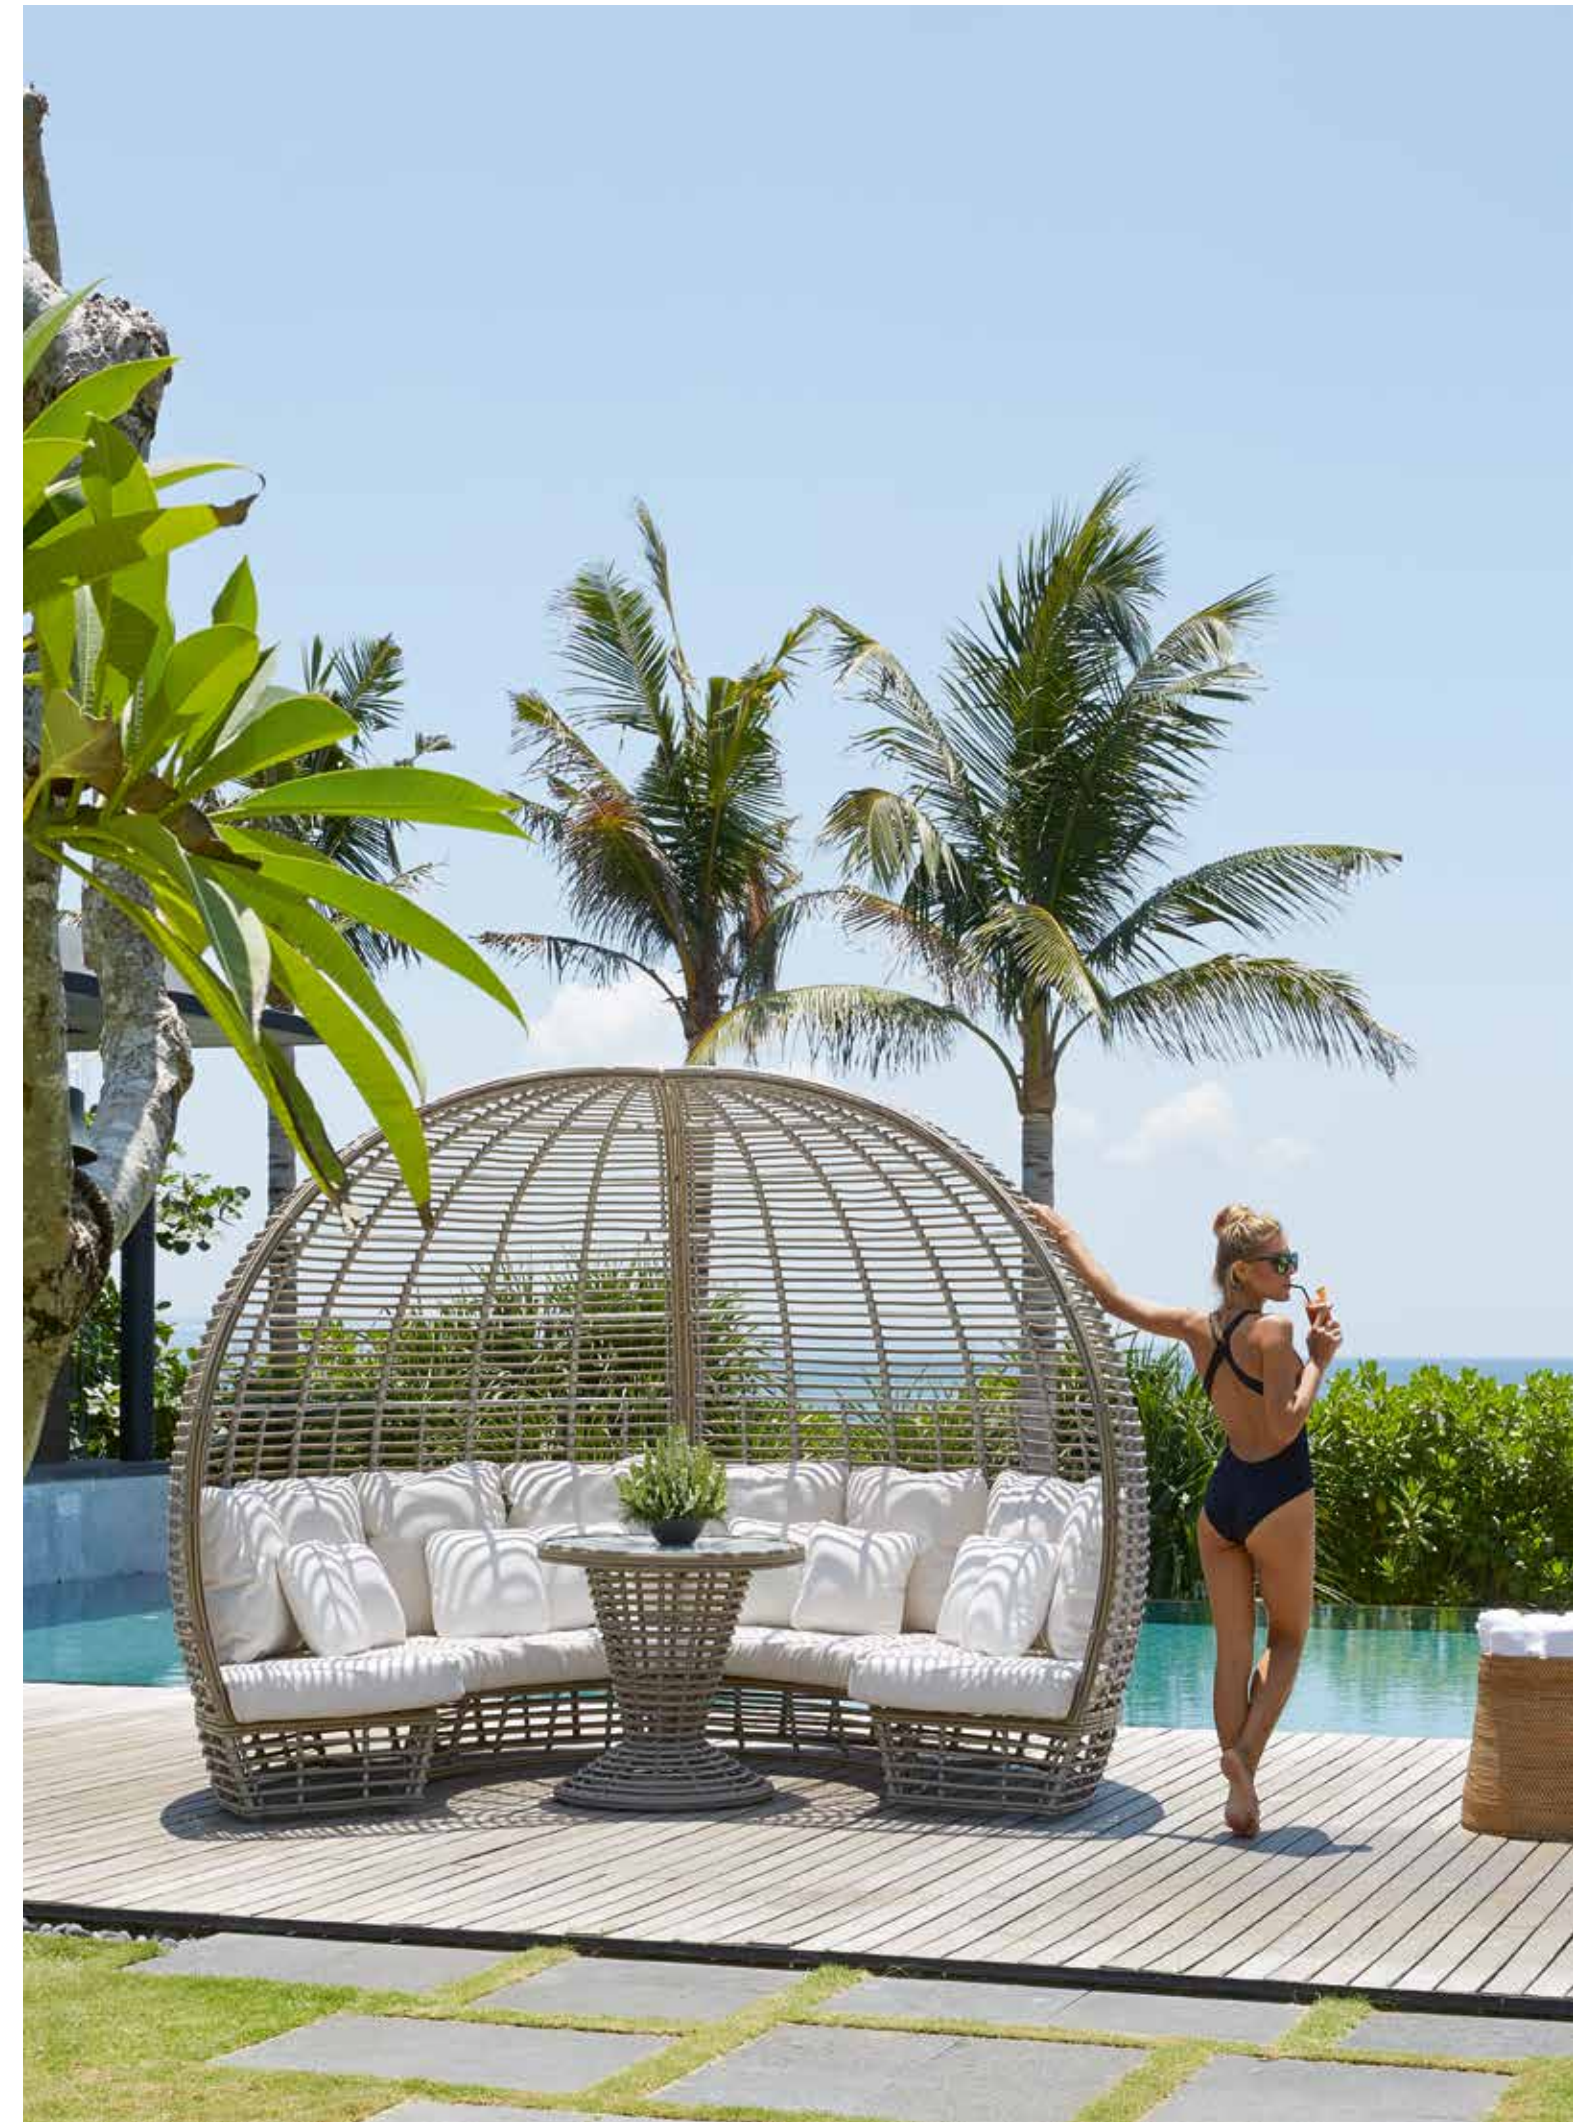

www

БЕСЕДКИ / КРОВАТИ

DAYBEDS
SANZA

DAYBEDS

SUNDAY

DAYBEDS
SPARTAN

ОБЕДЕННЫЙ СТОЛ DYNASTY

КАШПО CYCLONE

SKYLINE DESIGN® OUTDOOR FURNITURE 2021

DAYBEDS
SURABAYA

DAYBEDS

SHADE

Eternity

DAYBEDS
BOAT

www

КАЧЕЛИ