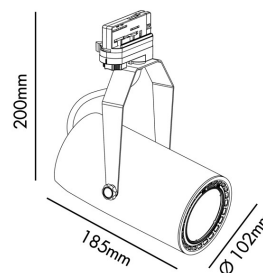

MINI-SIGMA Black projector LED HE 24W 3000K 20° 1565 lm

Ref. 010902702

MINI-SIGMA is a track projector with a cylindrical structure and compact design. A projector that allows different lighting scenes to be created with the same installation, depending on the needs of the place at the time. Thanks to high-efficiency (HE) LED, a yield of 130lm/W to 146lm/W can be achieved, optimising the light emitted and achieving improved consumption. With a colour temperature of 3000K, this projector allows warm, comfortable atmospheres to be created. The 20° version is ideal as accent lighting in shop windows, shopfronts, restaurants or hotels, and also in exhibition rooms or museums.

Specifications

Bulb:	LED HE 24W 3385lm 3000K 20° CRI85
Bulb included:	Yes
Transformer:	Driver
Transformer included:	Yes
Voltage:	100-240V
Operating Frequency:	50/60Hz
IP:	20
Class:	I
Material:	Die cast aluminium, aluminium reflector and template glass diffuser
Length:	103 mm
Net Width:	103 mm
Height:	300 mm
Diameter:	103 Ø
Net Weight:	1.07 kg
Volume:	0.00387 m3