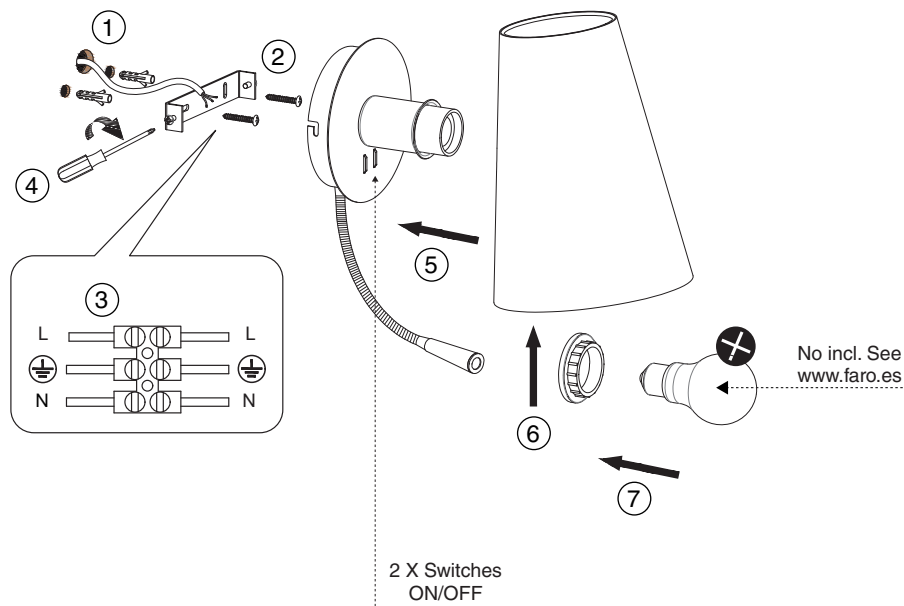

- 20032-80 GUADALUPE black+beige
- 20032-81 GUADALUPE black+green

- 29996 LUPE chrome+beige
- 20032-88 LUPE black+beige

TECHNICAL FEATURES

1 X E27 MAX 15W LED no incl. + Reader LED HIGH POWER 1W 3000K 100lm