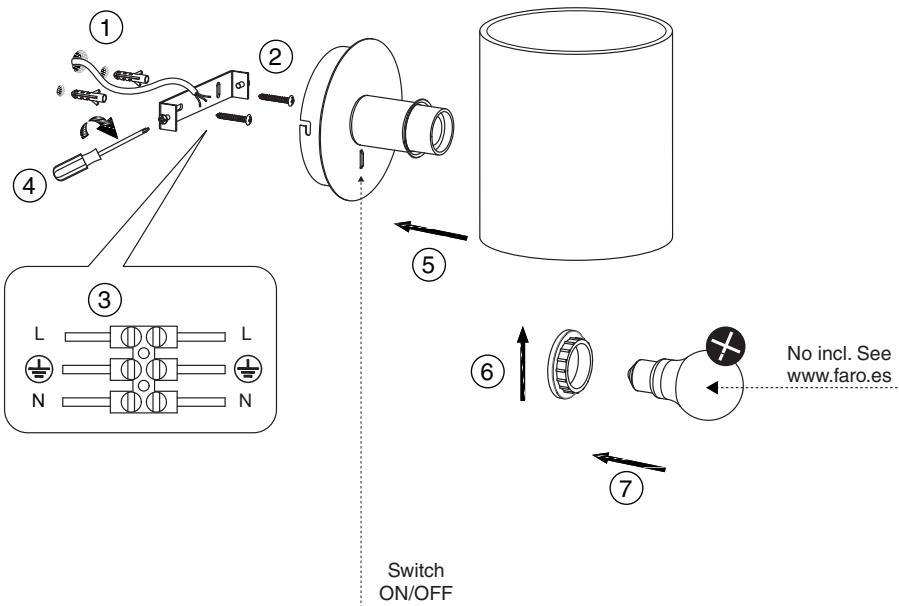

- 20032-80 GUADALUPE black+beige
- 20032-81 GUADALUPE black+green

- 29996 LUPE chrome+beige
- 20032-88 LUPE black+beige

TECHNICAL FEATURES

1 X E27 MAX 15W LED no incl. + Reader LED HIGH POWER 1W 3000K 100lm