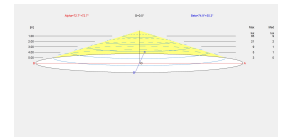

Real lumens : 598

Useful life : 36.000h L70B30

Real lm/W : 52

Warranty : 5 Years

Correlated Colour Temperature (CCT) : LED warm-white 3000K

Energy efficiency : LED A++

Dimming protocol : ON-OFF

Lens / reflector angle : HORIZONTAL 138°

UGR : <=16

Structure material : Aluminium

Structure finish : Blanco

LUMINOTECHNIC FEATURES

Light source: LED

CRI: 80

MacAdam steps: 3

Photobiological risk: RG0

UGR

UGR crosswise: 15.3

UGR lengthwise: 4.1

VENTILATION FEATURES

Power used: 11.5W

Service value measurement standard: EN 60879:2019

LOGISTICS

Net weight (kg): 0.74