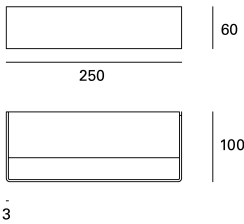

Toppi 250mm

DE-0232-BLA

Wall fixture IP20 Toppi 250mm LED 9.4W 3000K Blanco 598lm

TECHNICAL FEATURES

Power (W) : 9.4W

Voltage / frequency : 100-240V/50-60Hz

Total power consumption of light (W) : 11.5W

Power Factor : 0.95

Real lumens : 598

Useful life : 36.000h L70B30

Real lm/W : 52

Warranty : 5 Years

Correlated Colour Temperature (CCT) : LED warm-white 3000K

Energy efficiency : LED A++

Dimming protocol : ON-OFF

Lens / reflector angle : HORIZONTAL 138°

UGR

UGR crosswise: 15.3

UGR lengthwise: 4.1

VENTILATION FEATURES

Power used: 11.5W

Service value measurement standard: EN 60879:2019

LOGISTICS

Net weight (kg): 0.74

Packaged weight (kg): 0.85

Packaging: 255mm x 65mm x 105mm