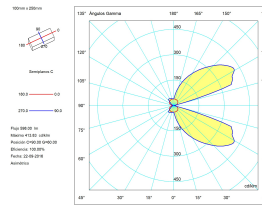

UGR

UGR crosswise: 15.3

UGR lengthwise: 4.1

VENTILATION FEATURES

Power used: 11.5W

Service value measurement standard: EN 60879:2019

LOGISTICS

Net weight (kg): 0.74