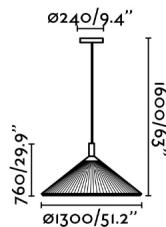

General characteristics

Type	II
IP	20
voltage	100V-240V
Hertz	50/60Hz
Cable meters	1600mm
Tensioner included	SI
Power	15W

Material

Body/Structure	Steel
Diffuser	Papyrus
Screen	Textile ribbon

Finish

Body/Structure	Matt Black
Diffuser	Beige
Screen	Terracotta