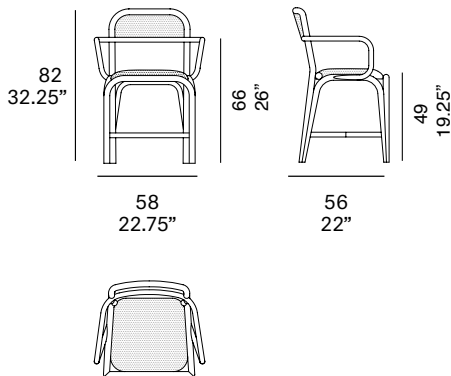

Shipment details

Qty	1 dining armchair (1 box)
Volume	0,32 m ³ / 11.5 ft ³
Gross weight	12 kg / 26.5 lb
Net weight	8 kg / 17.6 lb
Box dimensions (approx.)	59 x 57 x 84 cm 23.25" x 22.5" x 33"
Item dimensions (width x depth x height)	58 x 56 x 82 cm 22.75" x 22" x 32.25"
COM (1, 40 - 1,50 m / 54"-59")	1 m / 1.1 yd