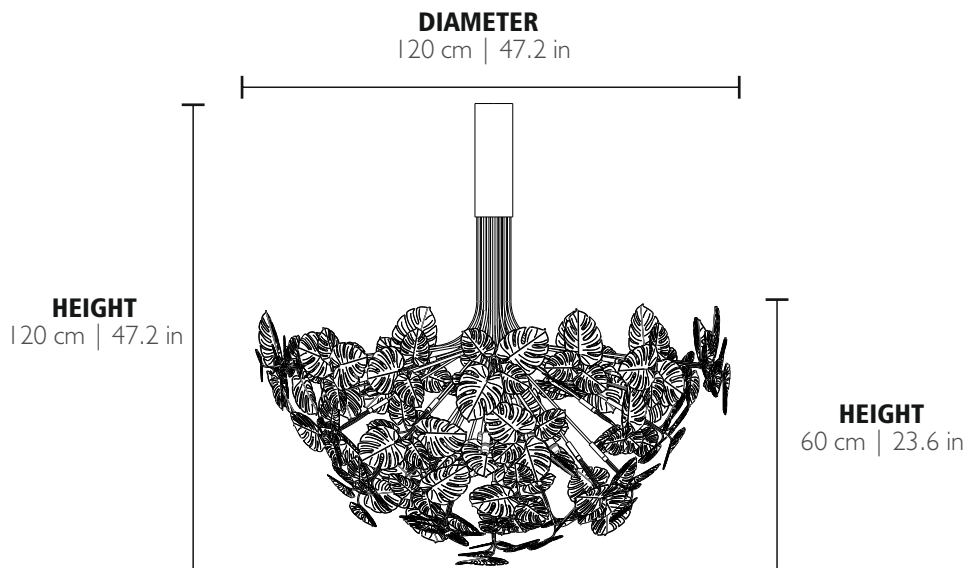

RAINFOREST • BOUQUET CHANDELIER

REF.

WEIGHT

Net Weight: 50kg | 110 lbs
 Gross Weight: 75kg | 165 lbs

BULBS

Quantity: 20
 Type: G9
 Wattage: 40W (max)

MATERIALS

Body: Brass

BASE

Options: Single Canopy

PACKING (approx.)

Dimensions: 130 x 130 x 130 cm
 51.2 x 51.2 x 51.2 in

Volume: 2.19 m³ | 76.5 ft³

☐ - Products manufactured according the European norm of security EN 60 598-1.