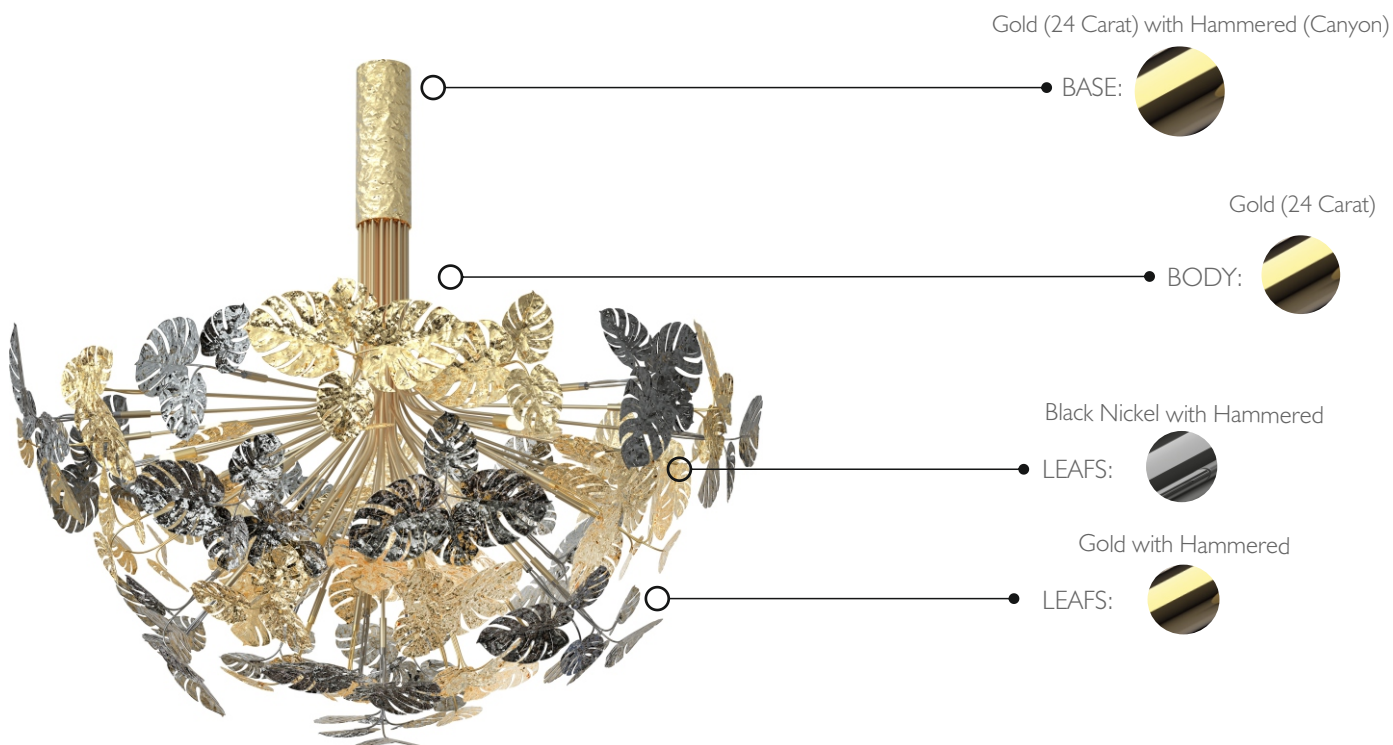

PRODUCT FINISHES & COSTUMIZATION OPTIONS

MORE FINISHES AVAILABLE HERE:
[CLICK HERE](#)