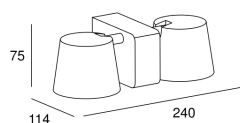

### TECHNICAL FEATURES

Power (W) : 14W

Total power consumption of light (W) : 16.3W

Real lumens : 613

Real lm/W : 38

Correlated Colour Temperature (CCT) : LED warm-white 2700K

Dimming protocol : ON-OFF

Structure material : Aluminium