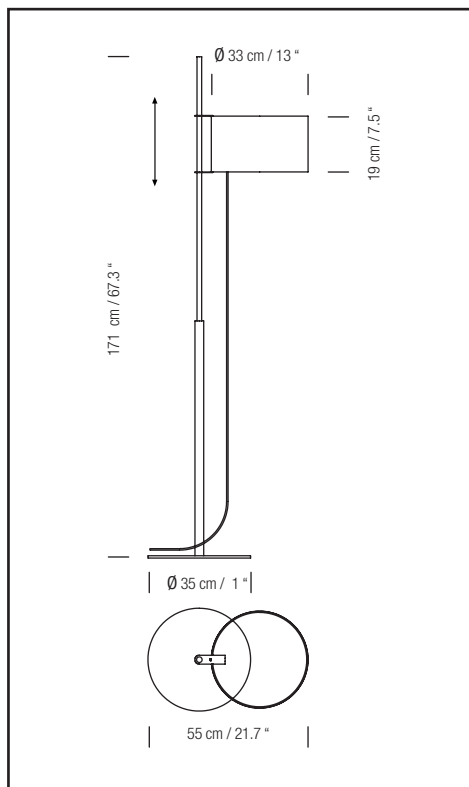

REGULATIONS

CE

IP 20

UNE-EN 60598

UNE-EN 55015

UNE-EN 60529

Non-class 2

Dry location only

UL-153

E-353592

MAINTENANCE

Limpiar con un paño suave humedecido con agua. No utilizar productos amoniacales, disolventes o abrasivos que puedan dañar el acabado.

OTHERS

La lámpara se entrega en distintos embalajes.
Junto al producto se entregan las instrucciones de montaje.

MODEL