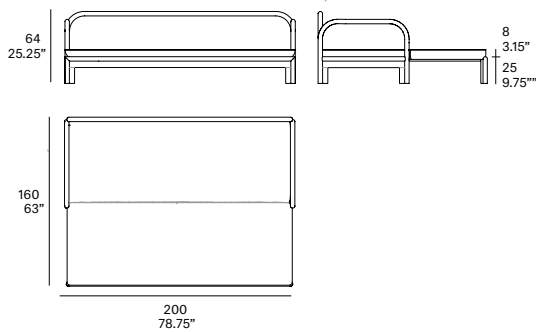

indoor

505 Sofa-bed / sofá-cama

Studio expormim, 2023

Ref. T505

Sofa with structure made of beech wood and peeled and tinted natural rattan of 40 mm/1.57" diameter. Bed base made of plywood slats. Finished with a three step water-based coating (dye, base coat and top coat) highly resistant to solar radiation thanks to UV filters. Possibility of customization through a wide variety of high performance technical fabrics. 2 loose cushions 55x33 cm/21.75"x 13" included. Pillows and bed linen not included.

Shipment details

Qty	1 sofa-bed (1 box)
Volume	1,23 m ³ / 43.5 ft ³
Box dimensions (approx.)	205 x 87 x 69 cm 80.75" x 34.25" x 27.25"
Item dimensions (width x depth x height)	200 x 82 x 64 cm 78.75" x 32.25" x 25.25"
COM	cushions: 6,4 m / 7 yd (1, 40 - 1,50 m / 54"-59") loose cushions: 1,2 m / 1.3 yd