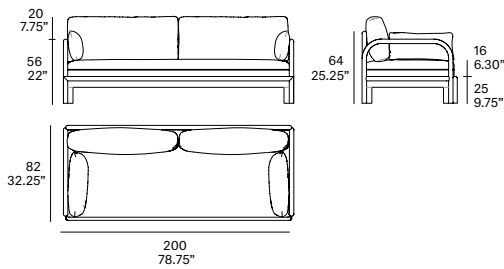

indoor

505 Sofa-bed / sofá-cama

Studio expormim, 2023

Ref. T505

Sofa with structure made of beech wood and peeled and tinted natural rattan of 40 mm/1.57" diameter. Bed base made of plywood slats. Finished with a three step water-based coating (dye, base coat and top coat) highly resistant to solar radiation thanks to UV filters. Possibility of customization through a wide variety of high performance technical fabrics. 2 loose cushions 55x33 cm/21.75"x 13" included. Pillows and bed linen not included.

Shipment details

Qty	1 sofa-bed (1 box)
Volume	1,23 m ³ / 43.5 ft ³
Box dimensions (approx.)	205 x 87 x 69 cm 80.75" x 34.25" x 27.25"
Item dimensions (width x depth x height)	200 x 82 x 64 cm 78.75" x 32.25" x 25.25"
COM	cushions: 6,4 m / 7 yd (1, 40 - 1,50 m / 54"-59") loose cushions: 1,2 m / 1.3 yd