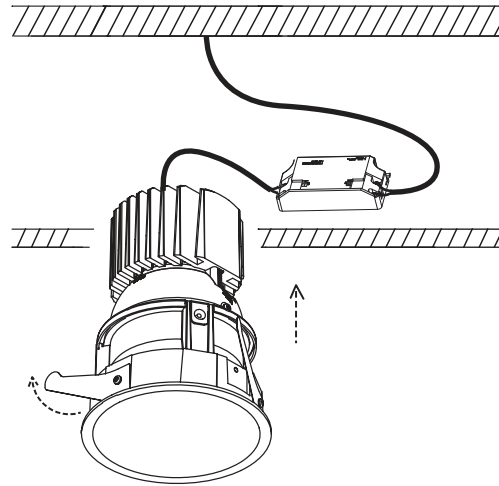

1

Ø103mm

OFF

2

3

4

ON

Technical features • Características técnicas

light options: LED 13W 350mA incl or LED 19W 500mA incl