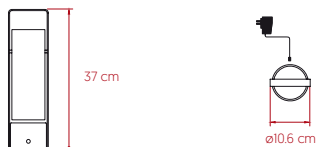

SIZE

REFERENCES

PKNK M LED

COMPONENTS

Wood Veneer Shade

Matte Satin Acrylic Diffuser

Black Metal Base & Handle

Rechargeable Battery:
2.7-4.2V 5800 mAh - INR18650 29E
8 Hours Autonomy at 90% Power

IN CHARGE: USB Type C

On / Off Pulse Dimmer

LIGHT SOURCE

Class III

Integrated LED: SMD 1 W
2.700K, CRI 80, 4 W, 50.000 h, 315 lm*

LED Position in Fixture

*Measurements obtained by theoretical calculations at LZF using ivory white shades & recommended bulbs. Veneer Ref: 20 Ivory White.