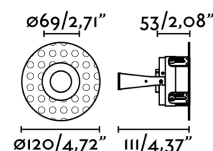

Material: Aluminium

Designer:

Height: 63 mm

Diameter: 120 Ø

Net Weight: 0.25 kg

Volume: 0.00109 m3

8421776183186