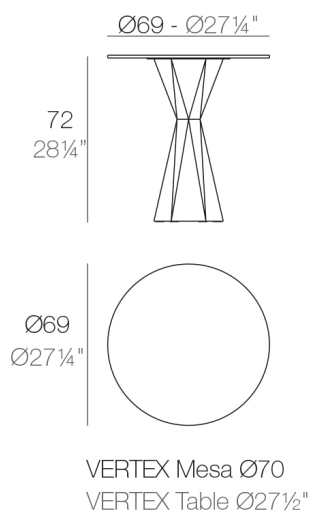

Weight

51.56 Kg

FINISHES

BASIC

Ref. 51009C

Matt Polyethylene

- CLEAR
- WHITE
- BLACK
- BRONZE
- STEEL
- ANTHRACITE
- CHAMPANY
- RED
- PISTACHIO
- ORANGE
- KHAKI
- NAVY
- PLUM
- TAUPE

- ECRU
- BEIGE