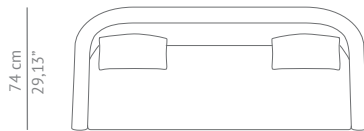

DIMENSIONS

WIDTH	180 cm 70,87"
DEPTH	74 cm 29,13"
HEIGHT	74 cm 29,13"
SEAT HEIGHT	45 cm 17,72"
SEAT DEPTH	58 cm 22,83"
ARMREST HEIGHT	59 cm 23,83"

MATERIALS

FABRIC	Cotton velvet
FABRIC REFERENCE	BB MOSS II - Colour 12
FABRIC NEEDED	8 mts 315" (Standard width 1,40mts 55")
BACK AND BASE	Glossy hammered brass
NAILS	Golden polishead

FABRIC / LEATHER REQUEST

COM	8 mts 315" (Standard width 1,40mts 55")
COL	123,2 sq ft

PACKAGING

DIMENSIONS	W 187 cm 73,62" D 81 cm 31,89" H 81 cm 31,89"
VOLUME	1,23 m ³ 43,44 ft ³
WEIGHT	100kg 220 lbs

LEAD TIME