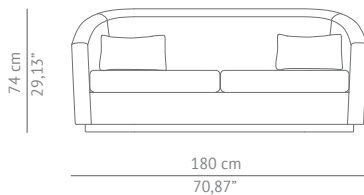

DIMENSIONS

WIDTH	180 cm 70,87"
DEPTH	74 cm 29,13"
HEIGHT	74 cm 29,13"
SEAT HEIGHT	45 cm 17,72"
SEAT DEPTH	58 cm 22,83"
ARMREST HEIGHT	59 cm 23,83"

MATERIALS

FABRIC	Cotton velvet
FABRIC REFERENCE	BB MOSS II - Colour 12
FABRIC NEEDED	8 mts 315" (Standard width 1,40mts 55")
BACK AND BASE	Glossy hammered brass
NAILS	Golden polishead

FABRIC / LEATHER REQUEST

COM	8 mts 315" (Standard width 1,40mts 55")
COL	123,2 sq ft

PACKAGING

DIMENSIONS	W 187 cm 73,62" D 81 cm 31,89" H 81 cm 31,89"
VOLUME	1,23 m ³ 43,44 ft ³
WEIGHT	100kg 220 lbs

LEAD TIME

Production time is between 6 to 8 weeks for BRABBU collections.
Delivery time is not included.

All of our furniture can be made to measure and it is available in different finishes.
Please note that the colours and materials shown are for reference only and small variations may occur.