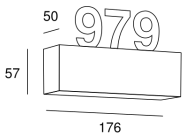

## TECHNICAL FEATURES

2031

Power (W) : 8.1W

Total power consumption of light (W) : 9.6W

Real lumens : 583

Real lm/W : 61

Correlated Colour Temperature (CCT) : LED warm-white 3000K

Dimming protocol : ON-OFF