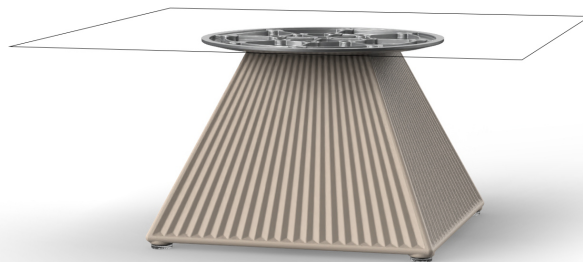

Products / Low Tables / Gatsby Base 35x35x25 S30

# Gatsby base 35x35x25 s30

by Ramón Esteve

The Gatsby collection, designed by Ramón Esteve for Vondom, recalls the Art Déco lighting. Those crazy twenties. “Something new, extraordinary, beautiful, simple but sophisticatedly designed” said Francis Scott Fitzgerald about his aims for the novel he was about to write. The Great Gatsby was born in an age of prosperity, parties and excess. They called it “the American Dream”.

## Description

Weight: 3.15 Kg

GATSBY Mesa Base Cuadrada 35x35x25cm S30  
GATSBY Square Base Table 35x35x25cm S30  
ref. 54442

TABLE TOP - SOBRE

■ 50 x 50 cm  
19<sup>1</sup>/<sub>4</sub>" x 19<sup>1</sup>/<sub>4</sub>"