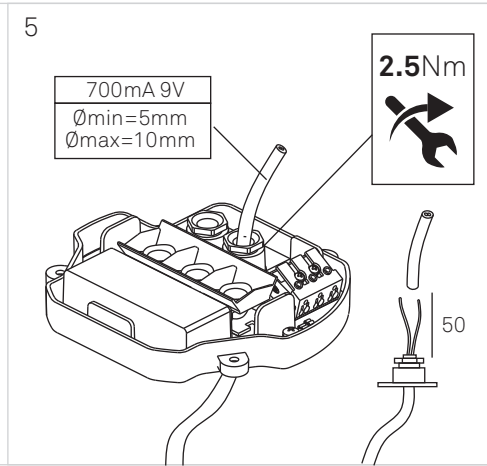

SOUL

DRIVER NOT INCLUDED

LEDS C4

10

OPTIONAL
WALL WASHER

71-E200-00-00
NOT INCLUDED