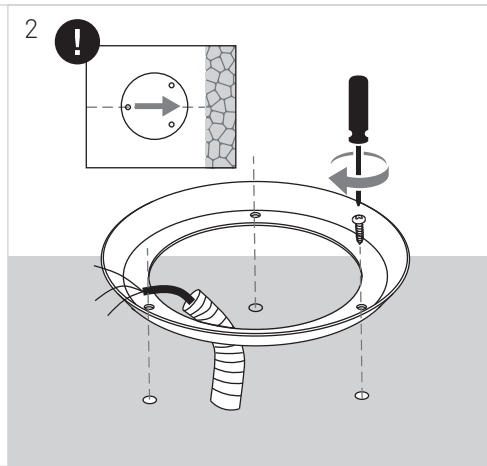

SOUL

DRIVER NOT INCLUDED

LEDS C4

10

OPTIONAL
WALL WASHER

71-E200-00-00
NOT INCLUDED