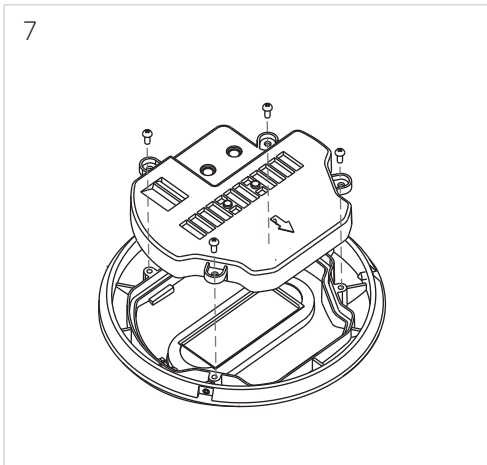

SOUL

DRIVER NOT INCLUDED

LEDS C4

10

OPTIONAL
WALL WASHER

71-E200-00-00
NOT INCLUDED