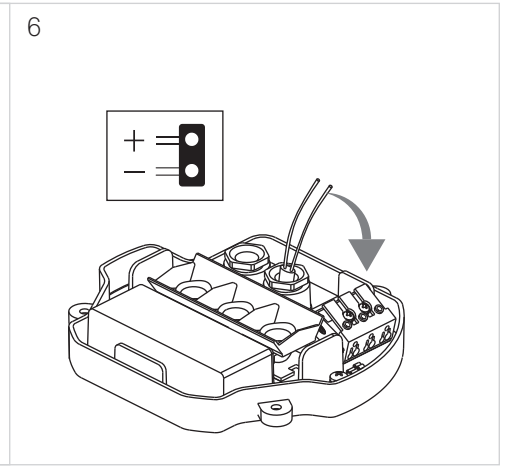

SOUL

DRIVER NOT INCLUDED

LEDS C4

10

OPTIONAL
WALL WASHER

71-E200-00-00
NOT INCLUDED