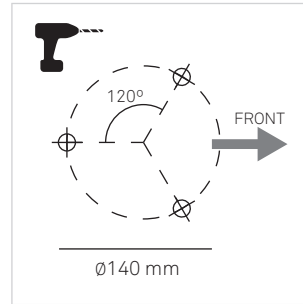

SOUL

DRIVER NOT INCLUDED

LEDS C4

10

OPTIONAL
WALL WASHER

71-E200-00-00
NOT INCLUDED