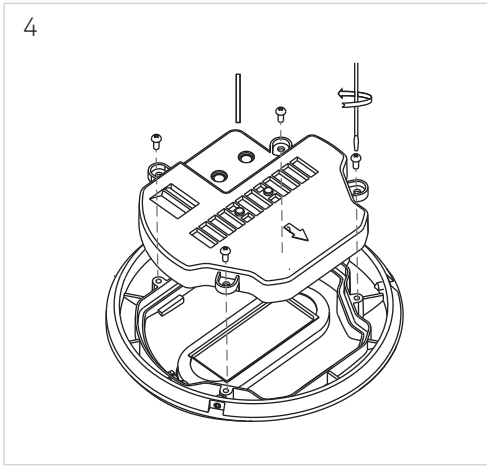

SOUL

DRIVER NOT INCLUDED

LEDS C4

10

OPTIONAL
WALL WASHER

71-E200-00-00
NOT INCLUDED