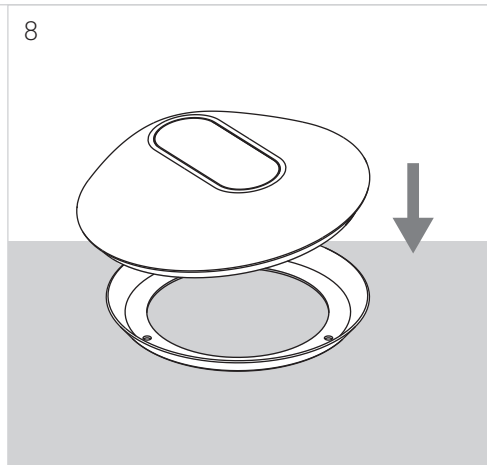

SOUL

DRIVER NOT INCLUDED

LEDS C4

10

OPTIONAL
WALL WASHER

71-E200-00-00
NOT INCLUDED