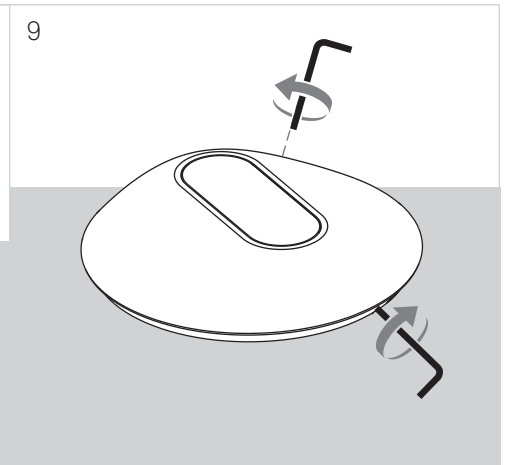

SOUL

DRIVER NOT INCLUDED

LEDS C4

10

OPTIONAL
WALL WASHER

71-E200-00-00
NOT INCLUDED