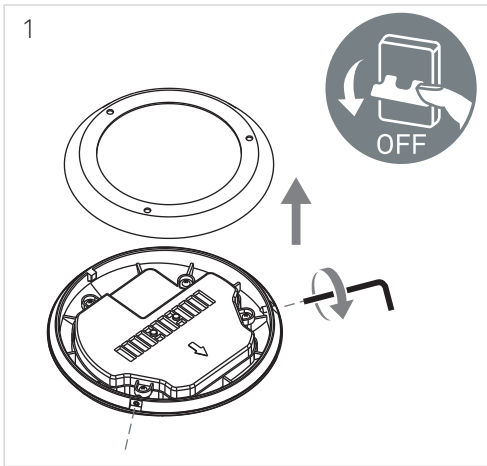

SOUL

DRIVER NOT INCLUDED

LEDS C4

10

OPTIONAL
WALL WASHER

71-E200-00-00
NOT INCLUDED