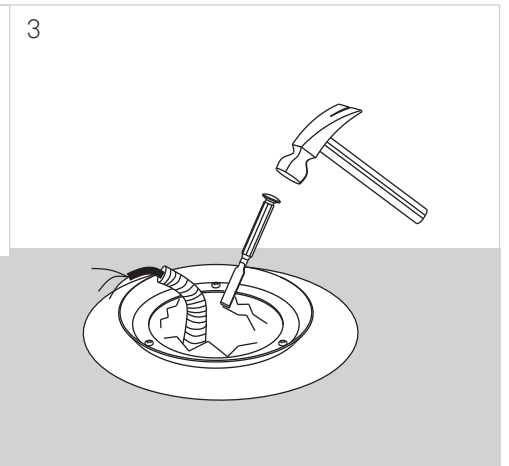

SOUL

DRIVER NOT INCLUDED

LEDS C4

10

OPTIONAL
WALL WASHER

71-E200-00-00
NOT INCLUDED