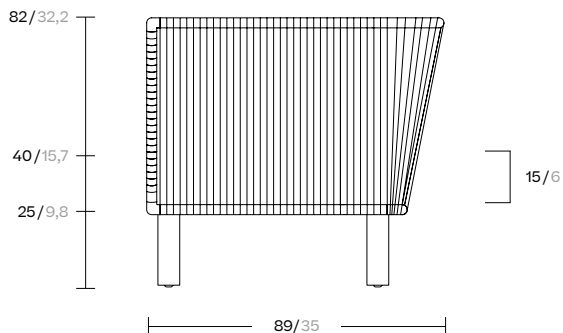

Collection
Bitta

Reference
KS7001200

1/6

cm/inch

cm/inch | 175/68,8

Kettal Bitta is characterised by a combination of aluminium frames, seats of braided polyester and comfortable cushions, teak and stone for the table tops. My aim was to create dense braiding that would still let the air through, reminiscent of the braiding of the ropes used to moor boats (hence the name Bitta, which means 'mooring' in Italian), which makes the pieces look lightweight but, at the same time, they look just like cosy nests in natural colours to sit back and relax in.