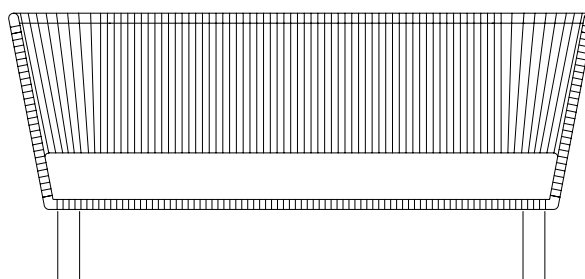

Bitta

2 Seater sofa

bela rope

teak

by Rodolfo Dordoni

kettal

2 Seater sofa bela rope teak

Designer
Rodolfo Dordoni

Collection
Bitta

Reference
KS7001200

1/6

cm/inch

cm/inch | 175/68,8

Kettal Bitta is characterised by a combination of aluminium frames, seats of braided polyester and comfortable cushions, teak and stone for the table tops. My aim was to create dense braiding that would still let the air through, reminiscent of the braiding of the ropes used to moor boats (hence the name Bitta, which means 'mooring' in Italian), which makes the pieces look lightweight but, at the same time, they look just like cosy nests in natural colours to sit back and relax in.