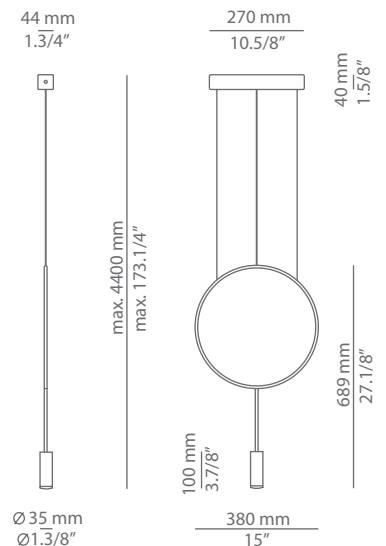

Finish Panel

82 BL	Blue
83 EGP	Eggplant
84 SLM	Salmon
CUSTOM	

SPECIAL REQUIREMENTS

Custom versions

We offer custom plated or RAL finishes. Alternate lamping and sizes available for projects. Consult our offices.

Special instructions

ESTILUZ, S.A.
Carretera d'Ogassa, s/n
17860 Sant Joan de les Abadesses
T+34 972 720 125
F+34 972 720 796

estiluz@estiluz.com
www.estiluz.com