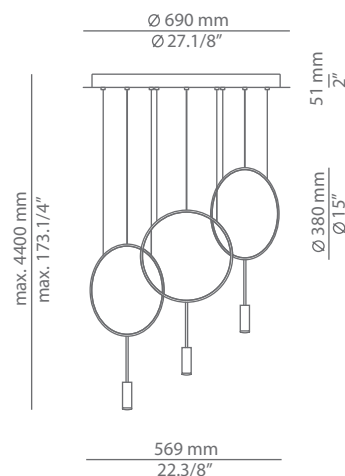

Code ☐ R70.3S revolta	Composition includes ☐ 1 round canopy 113535XX4 ☐ 3 units of T-3635C ☐ 3 drivers / Dimmable Triac	Temperature ☐ T-3635C-W (2700K / 665 lumens) ☐ T-3635C-M (3000K / 703 lumens)	
	Canopy ☐ 26 BLK Black 71 WH White	Body ☐ 26 BLK Black ☐ 71 WH White ☐ CUSTOM	Head ☐ 26 BLK Black ☐ 61 S GLD Satin Gold ☐ 71 WH White ☐ CUSTOM
	Optional ☐ Add up to 3 acoustic panels 123635XX0	Finish Panel ☐ 82 BL Blue ☐ 83 EGP Eggplant ☐ 84 SLM Salmon ☐ CUSTOM