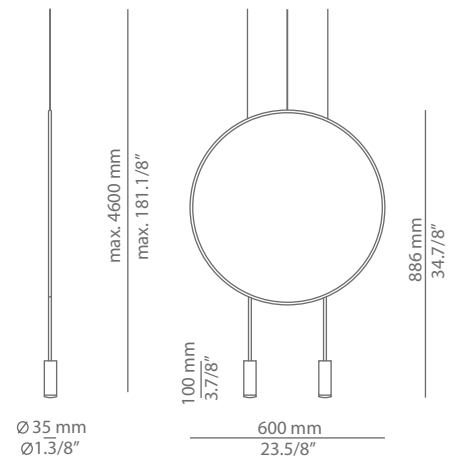

Accessories

Code	Description
E67353001	50° angle acrylic optic lens conversion kit
123636XX0	Acoustic Panel Ø 600mm