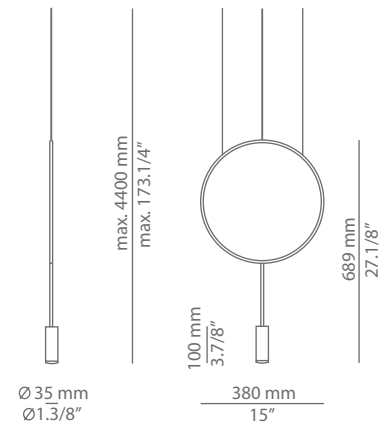

REVOLTA

T-3635C / T-3636C
suspension

Date	Type
Project	
Location	
Model #	Quantity
Specifier	

Ordering information

Code	Lamp	Finish body	Finish head	Finish Panel
T-3635C-W	LED 6,1W (2700K / Ang 120° / >80 CRI / 350mA) Universal Voltage (included) Typ* 665 lumens A++	26 BLK Black 71 WH White CUSTOM	26 BLK Black 61 S GLD Satin Gold 71 WH White CUSTOM	82 BL Blue 83 EGP Eggplant 84 SLM Salmon CUSTOM
T-3635C-M	LED 6,1W (3000K / Ang 120° / >80 CRI / 350mA) Universal Voltage (included) Typ* 703 lumens A++			

Product includes

Code	Description
T-3635C	1 Revolta pendant
6710000XX	1 driver / Dimmable Triac

Accessories

Code	Description
E67353001	50° angle acrylic optic lens conversion kit
123635XX0	Acoustic Panel Ø 380mm