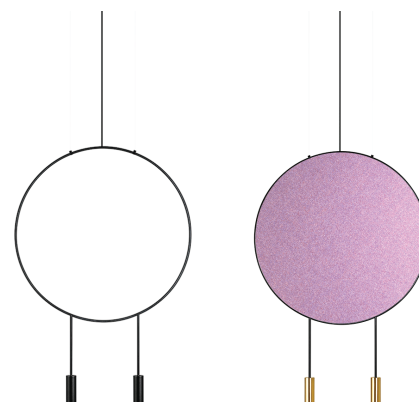

## Description

Suspension lamp with a circular body, cylindrical aluminium heads and acrylic (PMMA) lens diffusers. Adjustable height. Optional 50° angle acrylic optic lens conversion kit and decorative sound absorbing panel.