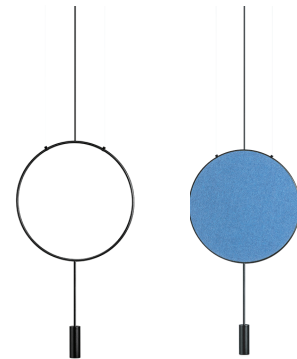

## Description

Suspension lamp with a circular body, cylindrical aluminium heads and acrylic (PMMA) lens diffusers. Adjustable height. Optional 50° angle acrylic optic lens conversion kit and decorative sound absorbing panel.