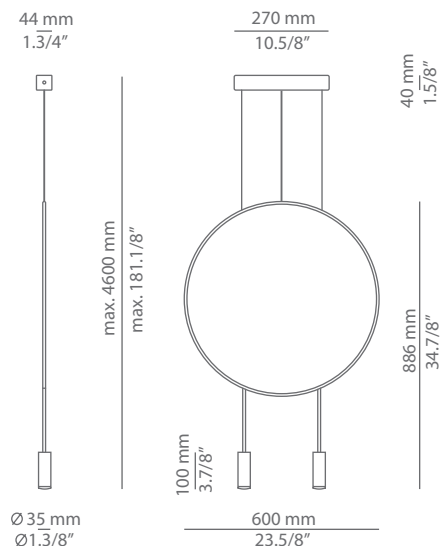

Finish Panel

82 BL	Blue
83 EGP	Eggplant
84 SLM	Salmon
CUSTOM	

SPECIAL REQUIREMENTS

Custom versions

We offer custom plated or RAL finishes. Alternate lamping and sizes available for projects. Consult our offices.

Special instructions