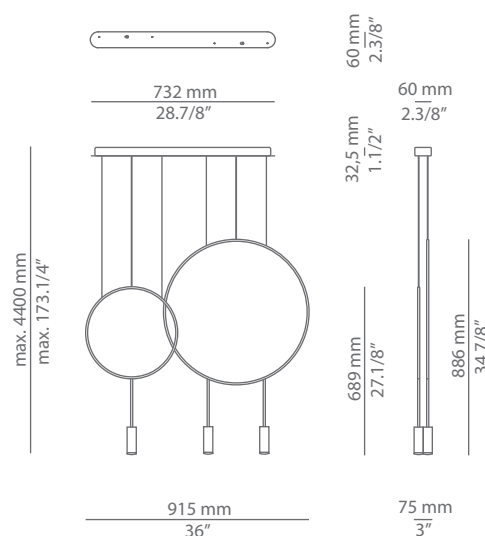

Code L73.1S1D revolta	Composition includes 1 linear canopy 113535XX1 1 unit of T-3635C 1 unit of T-3636C 2 drivers / Dimmable Triac	Temperature T-3635C-W / T-3636C-W (2700K / 665 lumens) T-3635C-M / T-3636C-M (3000K / 703 lumens)	
	Canopy 26 BLK Black 71 WH White	Body 26 BLK Black 71 WH White CUSTOM	Head 26 BLK Black 61 S GLD Satin Gold 71 WH White CUSTOM
	Optional 1 acoustic panel 123635XX0 1 acoustic panel 123636XX0	Finish Panel 82 BL Blue 83 EGP Eggplant 84 SLM Salmon CUSTOM