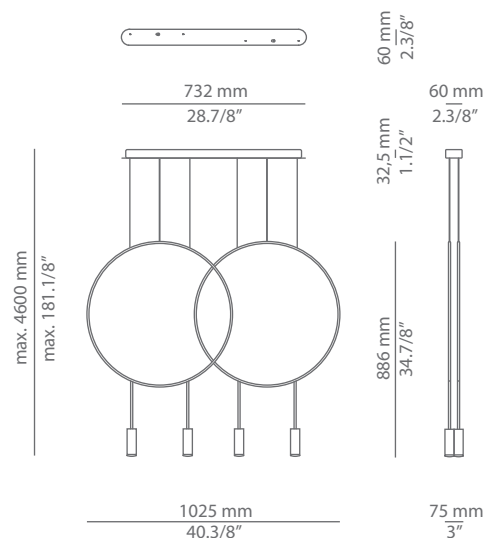

REVOLTA

T-3635 / T-3636

suspension

Date	Type
Project	
Location	
Model #	Quantity
Specifier	

Many possible configurations with T-3635C and T-3636C

Code L173.2D revolta	Composition includes 1 linear canopy 113535XX1 2 units of T-3636C 2 drivers / Dimmable Triac	Temperature T-3636C-W (2700K / 665 lumens) T-3636C-M (3000K / 703 lumens)	
	Canopy 26 BLK Black 71 WH White	Body 26 BLK Black 71 WH White CUSTOM	Head 26 BLK Black 61 S GLD Satin Gold 71 WH White CUSTOM
	Optional Add up to 2 acoustic panels 123636XX0	Finish Panel 82 BL Blue 83 EGP Eggplant 84 SLM Salmon CUSTOM