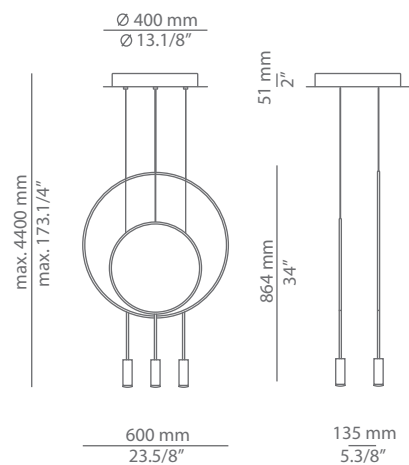

REVOLTA

T-3635 / T-3636
suspension

Date	Type
Project	
Location	
Model #	Quantity
Specifier	

Many possible configurations with T-3635C and T-3636C

Code ☐ R40.1S1D revolta	Composition includes ☐ 1 round canopy 113635XX1 ☐ 1 unit of T-3635C ☐ 1 unit of T-3636C ☐ 2 drivers / Dimmable Triac	Temperature ☐ T-3635C-W / T-3636C-W (2700K / 665 lumens) ☐ T-3635C-M / T-3636C-M (3000K / 703 lumens)	
	Canopy ☐ 26 BLK Black 71 WH White	Body ☐ 26 BLK Black ☐ 71 WH White ☐ CUSTOM	Head ☐ 26 BLK Black ☐ 61 S GLD Satin Gold ☐ 71 WH White ☐ CUSTOM
	Optional ☐ 1 acoustic panel 123635XX0 ☐ 1 acoustic panel 123636XX0	Finish Panel ☐ 82 BL Blue ☐ 83 EGP Eggplant ☐ 84 SLM Salmon ☐ CUSTOM