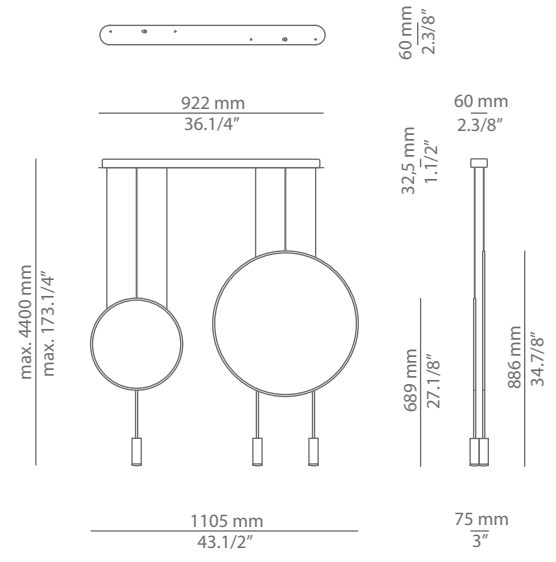

REVOLTA

T-3635 / T-3636

suspension

Date	Type
Project	
Location	
Model #	Quantity
Specifier	

Many possible configurations with T-3635C and T-3636C

Code L92.1S1D revolta	Composition includes 1 linear canopy 113535XX3 1 unit of T-3635C 1 unit of T-3636C 2 drivers / Dimmable Triac	Temperature T-3635C-W / T-3636C-W (2700K / 665 lumens) T-3635C-M / T-3636C-M (3000K / 703 lumens)	
	Canopy 26 BLK Black 71 WH White	Body 26 BLK Black 71 WH White CUSTOM	Head 26 BLK Black 61 S GLD Satin Gold 71 WH White CUSTOM
	Optional 1 acoustic panel 123635XX0 1 acoustic panel 123636XX0	Finish Panel 82 BL Blue 83 EGP Eggplant 84 SLM Salmon CUSTOM