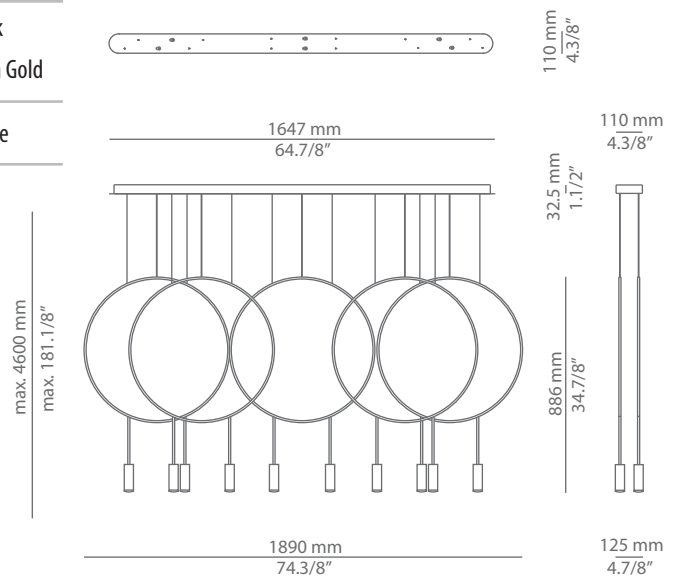

Code L165.5D revolta	Composition includes 1 linear canopy 113535XX7 5 units of T-3636C 5 drivers / Dimmable Triac	Temperature T-3636C-W (2700K / 665 lumens) T-3636C-M (3000K / 703 lumens)	
	Canopy 26 BLK Black 71 WH White	Body 26 BLK Black 71 WH White CUSTOM	Head 26 BLK Black 61 S GLD Satin Gold 71 WH White CUSTOM
	Optional Add up to 5 acoustic panels 123636XX0	Finish Panel 82 BL Blue 83 EGP Eggplant 84 SLM Salmon CUSTOM