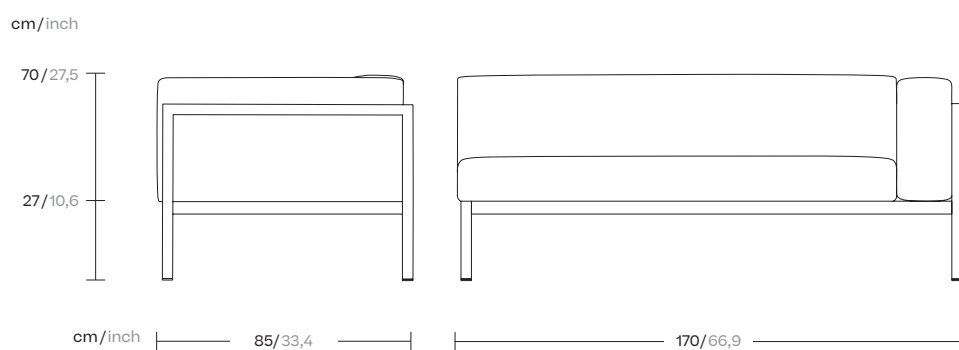

Landscape
Right corner module
by Kettal Studio

kettal

Right corner module

Designer
Kettal Studio

Collection
Landscape

Reference
KS9401100

1/3

Landscape aims to be part of a project. It is not understood as an item apart, but instead relates to its environment and melds with it. It is the project that is important, not the product, and this is its essence. Its rationalist construction seeks to give order, form and structure to the outdoor space, although, in terms of function, it has been designed to give shelter: to shade and cool or protect from the rain and wind.

kettal

Right corner module

Designer
Kettal Studio

Collection
Landscape

Reference
KS9401100

2/3

Materials

Fabric
Heavy Load 100.000 Cycles,
Heavy Load Resistant 1000
Decitex, Kettalize-It, Resist
U.v. En-581-4, Easy Clean,
Abrasion, Resistance 30.000
Cycles, Quickdry