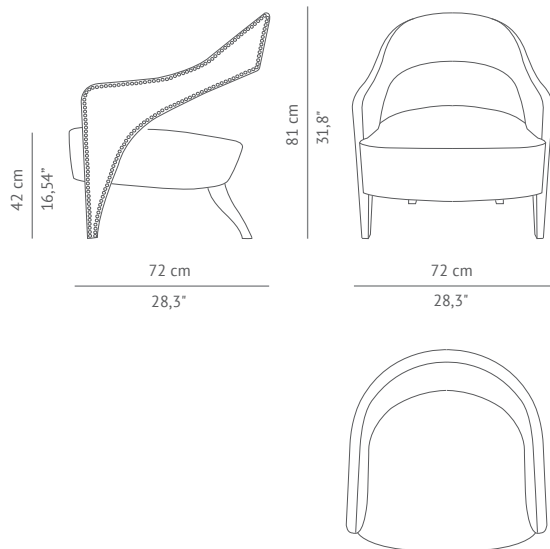

CASEGOODS UPHOLSTERY LIGHTING RUGS ART ACCESSORIES

TELLUS | ARMCHAIR

Greatness will be achieved in any modern home decor that receives this serene design piece. Inspired by the earth goddess of the Roman Mythology, TELLUS armchair carries a deity aura that will be spread everywhere. Place it in a modern home decor and watch nature, feel it an touch it as it will reach you by each sense. The armchair's perfect combination of the light colour along with the wood legs truly embodies nature's elements connection. Allow your modern home decor to be the stage of this beautiful performance.

DIMENSIONS

WIDTH	74 cm 29,13"
DEPTH	89 cm 35,04"
HEIGHT	110 cm 43,3"
SEAT HEIGHT	42 cm 16,53"
SEAT DEPTH	53 cm 20,87"
ARMREST HEIGHT	58 cm 22,83"

MATERIALS

FABRIC	Twill
FABRIC REFERENCE	BB DARIEN II - Colour 21
FABRIC NEEDED	4 mts 157,5" (Standard width 1,40mts 55")
LEGS	Fully upholstered and black matte lacquered
NAILS	Bronze renaissance

FABRIC / LEATHER REQUEST

COM	4 mts 157,5" (Standard width 1,40mts 55")
COL	65 sq ft

PACKAGING

DIMENSIONS	W 80 cm 31,49" D 80 cm 31,49" H 88 cm 34,64"
VOLUME	0,56m ³ 19,77 ft ³
WEIGHT	18kg 39,68 lbs

LEAD TIME

Production time is between 6 to 8 weeks for BRABBU collections.
Delivery time is not included.

All of our furniture can be made to measure and it is available in different finishes.
Please note that the colours and materials shown are for reference only and small variations may occur.