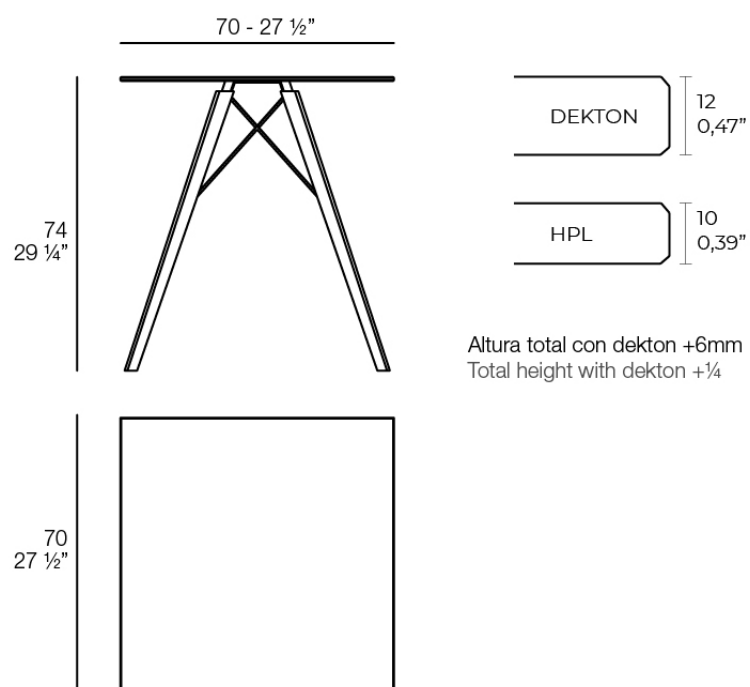

Products / Dining Tables / Faz Wood Dining Table 70x70x74

Faz wood dining table 70x70x74

by Ramón Esteve

Faz is a modular collection of outdoor furniture and planters designed by Ramón Esteve for Vondom. He is the architect of harmony, serenity, timelessness and universality, and he has created mineral and emphatic shapes that make Faz a design that contextualizes with homes and installations. An ambience, encircling as a result of the blissful combination of the material and lighting, so that the sole sensation would be its fusion.

Info

Description

Weight: 11.98 Kg

FAZ WOOD Mesa Comedor 70 x 70
FAZ WOOD Dinning table 27 $\frac{1}{2}$ " x 27 $\frac{1}{2}$ "

Finishes

finishes

HPL

Ref. 54311

white

black

HPL black edge

Solid Core

Ref. 54311B

white

HPL solid core

DEKTON