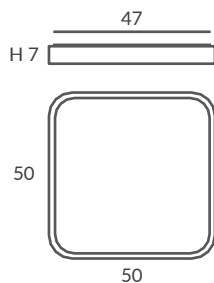

NATURE aplique y plafones / NATURE wall and ceiling lams

REF.
20017/40

PLAFÓN / CEILING LIGHT
IP20

MATERIAL
Metal, madera de haya y cristal
Metal, beechwood and glass

ACABADO / FINISH
Roble / Oak
Difusor blanco opal
Opal white diffuser

INSTALACIÓN / INSTALLATION
- 4 x E27 LED 6W Ø5cm
- 2 x 2G11 LED 18W L:32cm TC-L
- PCB-LED 20W 700mA
CRI>80
Cálida / Warm 3000K 1057lm
Neutra / Neutral 4000K 1106lm

REF.
20017/50

PLAFÓN / CEILING LIGHT
IP20

MATERIAL
Metal, madera de haya y cristal
Metal, beechwood and glass

ACABADO / FINISH
Roble / Oak
Difusor blanco opal
Opal white diffuser

INSTALACIÓN / INSTALLATION
- 4 x E27 LED 6W Ø5cm
- 4 x 2G11 LED 18W L:32cm TC-L
- PCB-LED 40W 700mA
CRI>80
Cálida / Warm 3000K 1661lm
Neutra / Neutral 4000K 1738lm

REF.
20017/76

PLAFÓN / CEILING LIGHT
IP20

MATERIAL
Metal, madera de haya y cristal
Metal, beechwood and glass

ACABADO / FINISH
Roble / Oak
Difusor blanco opal
Opal white diffuser

INSTALACIÓN / INSTALLATION
- 4 x E27 LED 6W Ø5cm
- 2 x 2G11 LED 55W L:53cm TC-L

dim DALI

dim PUSH

dim Casambi

Bombillas NO incluidas / Light bulbs NOT included
Archivos 3D y ficheros fotométricos disponibles / 3D and photometric files available