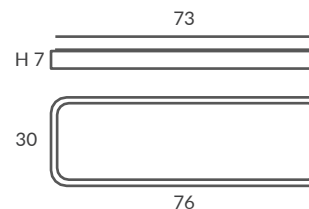

NATURE aplique y plafones / NATURE wall and ceiling lams

REF.
20017/40

PLAFÓN / CEILING LIGHT
IP20

MATERIAL
Metal, madera de haya y cristal
Metal, beechwood and glass

ACABADO / FINISH
Roble / Oak
Difusor blanco opal
Opal white diffuser

INSTALACIÓN / INSTALLATION
- 4 x E27 LED 6W Ø5cm
- 2 x 2G11 LED 18W L:32cm TC-L
- PCB-LED 20W 700mA
CRI>80
Cálida / Warm 3000K 1057lm
Neutra / Neutral 4000K 1106lm

REF.
20017/50

PLAFÓN / CEILING LIGHT
IP20

MATERIAL
Metal, madera de haya y cristal
Metal, beechwood and glass

ACABADO / FINISH
Roble / Oak
Difusor blanco opal
Opal white diffuser

INSTALACIÓN / INSTALLATION
- 4 x E27 LED 6W Ø5cm
- 4 x 2G11 LED 18W L:32cm TC-L
- PCB-LED 40W 700mA
CRI>80
Cálida / Warm 3000K 1661lm
Neutra / Neutral 4000K 1738lm

REF.
20017/76

PLAFÓN / CEILING LIGHT
IP20

MATERIAL
Metal, madera de haya y cristal
Metal, beechwood and glass

ACABADO / FINISH
Roble / Oak
Difusor blanco opal
Opal white diffuser

INSTALACIÓN / INSTALLATION
- 4 x E27 LED 6W Ø5cm
- 2 x 2G11 LED 55W L:53cm TC-L

dim DALI

dim PUSH

dim Casambi

Bombillas NO incluidas / Light bulbs NOT included
Archivos 3D y ficheros fotométricos disponibles / 3D and photometric files available