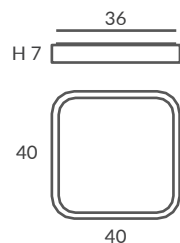

NATURE aplique y plafones / NATURE wall and ceiling lams

REF.
20017/40

PLAFÓN / CEILING LIGHT
IP20

MATERIAL
Metal, madera de haya y cristal
Metal, beechwood and glass

ACABADO / FINISH
Roble / Oak
Difusor blanco opal
Opal white diffuser

INSTALACIÓN / INSTALLATION
- 4 x E27 LED 6W Ø5cm
- 2 x 2G11 LED 18W L:32cm TC-L
- PCB-LED 20W 700mA
CRI>80
Cálida / Warm 3000K 1057lm
Neutra / Neutral 4000K 1106lm

REF.
20017/50

PLAFÓN / CEILING LIGHT
IP20

MATERIAL
Metal, madera de haya y cristal
Metal, beechwood and glass

ACABADO / FINISH
Roble / Oak
Difusor blanco opal
Opal white diffuser

INSTALACIÓN / INSTALLATION
- 4 x E27 LED 6W Ø5cm
- 4 x 2G11 LED 18W L:32cm TC-L
- PCB-LED 40W 700mA
CRI>80
Cálida / Warm 3000K 1661lm
Neutra / Neutral 4000K 1738lm

REF.
20017/76

PLAFÓN / CEILING LIGHT
IP20

MATERIAL
Metal, madera de haya y cristal
Metal, beechwood and glass

ACABADO / FINISH
Roble / Oak
Difusor blanco opal
Opal white diffuser

INSTALACIÓN / INSTALLATION
- 4 x E27 LED 6W Ø5cm
- 2 x 2G11 LED 55W L:53cm TC-L

dim DALI

dim PUSH

dim Casambi

Bombillas NO incluidas / Light bulbs NOT included
Archivos 3D y ficheros fotométricos disponibles / 3D and photometric files available