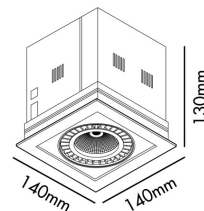

MINI-COLIN-1 White downlight LED 12/18W 4000K 56° 1750/2350 lm

Ref. 033008801

MINI-COLIN is a minimalist recessed light. Its body fully integrates into the space and it provides effective lighting. With a heat temperature of 4000K, this downlight lamp is suitable for lighting work spaces. The 56° version is perfect for lighting in restaurants and hotels, and also in exhibition rooms or museums.

Specifications

Bulb:	LED 12-18W 1750-2350lm 4000K 56° CRI85
Bulb included:	Yes
Transformer:	Driver
Transformer included:	No
IP:	20
Class:	III
Material:	Die cast aluminium
Length:	140 mm
Net Width:	140 mm
Height:	130 mm
Net Weight:	1.08 kg
Volume:	0.00147 m3