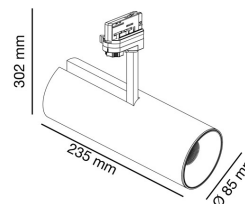

FUGA MEDIUM White projector LED HE 24W 4000K 24°

Ref. 011202901

High-efficiency version of FUGA MEDIUM is a family of tubular format projectors. They can be adjusted in their 350° vertical axis and in their 90° horizontal axis. All the components are housed inside the projector case, obtaining a clean design. The projectors distribute light to where it is needed, since they can be directed. With a colour temperature of 4000K, this projector is suitable for lighting work spaces. The 24° version is ideal as accent lighting in display cases, shop windows, restaurants and hotels.

Specifications

Bulb:	LED 24W HIGH EFFICIENCY LED 4000K 24°
Bulb included:	Yes
Transformer:	Driver
Transformer included:	No
Voltage:	100-240V
Operating Frequency:	50/60Hz
Material:	Die cast aluminium, aluminium reflector and template glass diffuser
Length:	85 mm
Height:	235 mm
Net Weight:	1.61 kg