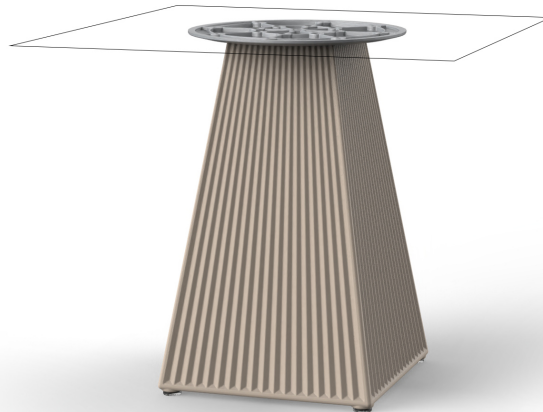

Products / Low Tables / Gatsby Base 30x30x50cm S30

Gatsby base 30x30x50cm s30

by Ramón Esteve

The Gatsby collection, designed by Ramón Esteve for Vondom, recalls the Art Déco lighting. Those crazy twenties. “Something new, extraordinary, beautiful, simple but sophisticatedly designed” said Francis Scott Fitzgerald about his aims for the novel he was about to write. The Great Gatsby was born in an age of prosperity, parties and excess. They called it “the American Dream”.

Info

Description

Weight: 4.4 Kg

GATSBY Mesa Base Cuadrada 30x30x50cm S30
GATSBY Square Base Table 30x30x50cm S30
ref. 54450

TABLE TOP - SOBRE

■	50 x 50 cm 19 ¹ / ₄ " x 19 ¹ / ₄ "
■	59 x 59 cm 23 ¹ / ₄ " x 23 ¹ / ₄ "

Accessories

- TABLE 10mm
- TABLE 12mm
- TABLE DEKTON

Finishes

finishes

BASIC

Ref. 54450

purjai red

orange

ice

notte blue

crema

green

white

black

bronze

steel