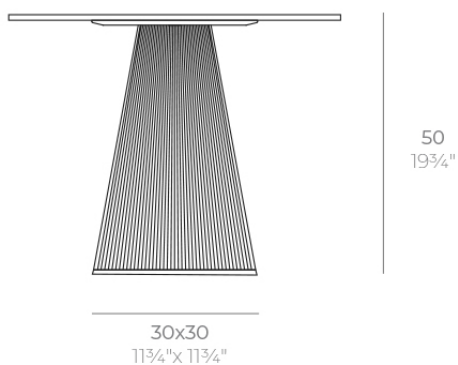

Products / Low Tables / Gatsby Base 30x30x50cm S30

Gatsby base 30x30x50cm s30

by Ramón Esteve

The Gatsby collection, designed by Ramón Esteve for Vondom, recalls the Art Déco lighting. Those crazy twenties. “Something new, extraordinary, beautiful, simple but sophisticatedly designed” said Francis Scott Fitzgerald about his aims for the novel he was about to write. The Great Gatsby was born in an age of prosperity, parties and excess. They called it “the American Dream”.

Info

Description

Weight: 4.4 Kg

GATSBY Mesa Base Cuadrada 30x30x50cm S30
GATSBY Square Base Table 30x30x50cm S30
ref. 54450

TABLE TOP - SOBRE

■	50 x 50 cm 19 ¹ / ₄ " x 19 ¹ / ₄ "
■	59 x 59 cm 23 ¹ / ₄ " x 23 ¹ / ₄ "