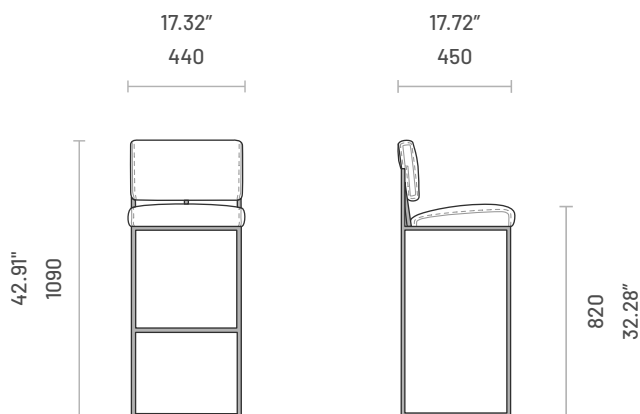

### Dimensions (Bar Chair)

### Dimensions (Counter Chair)

## Packaging Information

Item	Number of Packages	Packaging Dimensions	Packaging Weight	
Gram Bar Chair	1	Width: 580mm (22.83") Depth: 550mm (21.65") Height: 1170mm (46.06") Volume: 0.37m <sup>3</sup> (13.18ft <sup>3</sup> )	16.30kg	35.93lb
Gram Counter Chair	1	Width: 560mm (22.05") Depth: 530mm (20.87") Height: 900mm (35.43") Volume: 0.26m <sup>3</sup> (9.43ft <sup>3</sup> )	14.00kg	30.86lb