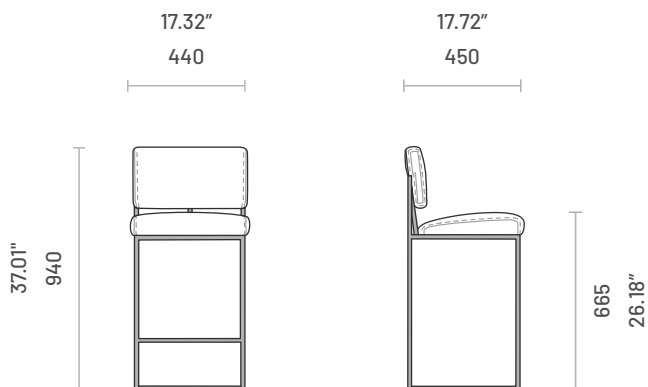

## Specifications

### Dimensions (Bar Chair)

### Dimensions (Counter Chair)

## Packaging Information

Item	Number of Packages	Packaging Dimensions	Packaging Weight	
Gram Bar Chair	1	Width: 580mm (22.83") Depth: 550mm (21.65") Height: 1170mm (46.06") Volume: 0.37m <sup>3</sup> (13.18ft <sup>3</sup> )	16.30kg	35.93lb
Gram Counter Chair	1	Width: 560mm (22.05") Depth: 530mm (20.87") Height: 900mm (35.43") Volume: 0.26m <sup>3</sup> (9.43ft <sup>3</sup> )	14.00kg	30.86lb