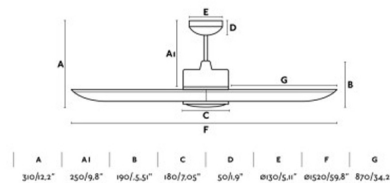

White ceiling fan with SMD LED 15W 3000K. It has round and modern lines ideal for the ventilation of areas ranging from 13m² to 17m². This ceiling fan has DC motor. Operated on remote control (included). It offers 6 adjustable speeds with a consumption of 5 - 7 - 9 - 11 - 14 - 18W and 100 - 120 - 140 - 160 - 180 - 200 revolutions per minute depending on speed. This fan comes with reverse function, so you can also use it in winter, improving the efficiency of your heating system. Airflow: 180,57 m³ min / 6377 CFM. This ceiling fan is suitable for inclining roof.