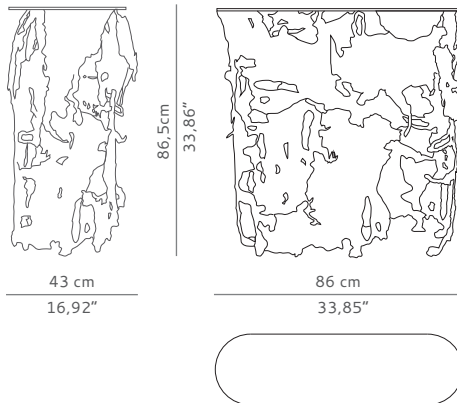

DIMENSIONS

WIDTH	86 cm 33,85"
DEPTH	43 cm 16,92"
HEIGHT	86,5 cm 33,86"

MATERIALS

Table top in bronze glass.
Base in brushed brass.

PRODUCT OPTIONS

Table top in clear glass or smoked glass
Base in casting aluminum

PACKAGING

DIMENSIONS: W. 94 cm | 238,76" D. 50 cm | 19,68" H. 94 cm | 238,76"
VOLUME: 0,44 m³ | 15,53 ft³
WEIGHT: 80 kg | 176,37 lb

LEAD TIME

Production time is between 6 to 8 weeks for BRABBU collections.