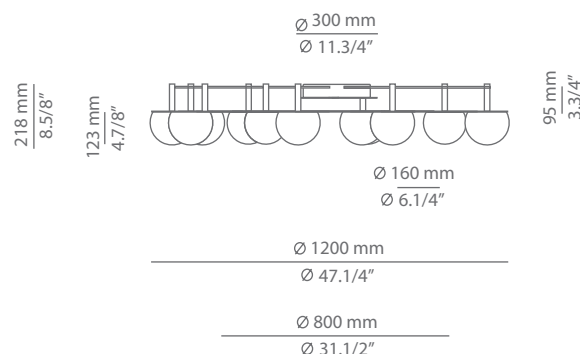

Finish canopy	
26 BLK	Black
Finish panel	
26 BLK	Black
CUSTOM