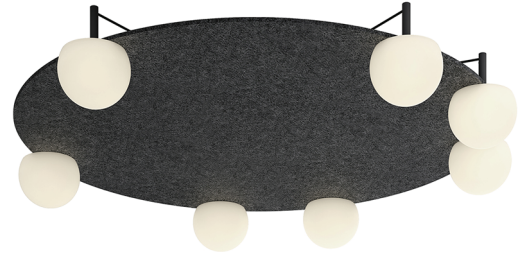

CIRC

t-3810A

ceiling light

Date	Type
Project	
Location	
Model #	Quantity
Specifier	

Description

Metallic ceiling light providing direct and indirect light with circular body and P.E.T. acoustic panel. Shade is made of a satinated glass. Possibility to create different compositions.

Pictures above might not show the specified dimensions or material. They are for illustration purposes only.

Ordering information

Code	Lamp	Canopy	Finish Acoustic panel
t-3810A <small>(with P.E.T. acoustic panel)</small>	LED 4x6,1W (led included) F <small>(2700K / Ang 120° / >90 CRI / 350mA) / 230V / Typ* 4x565 lumens</small> Dimmable Triac / Glass shade	26 BLK Black	26 BLK Black CUSTOM

Product includes

Code	Description
113815263	1 round canopy
t-3810A	1 circ ceiling light
113815264	1 P.E.T. acoustic panel
671000043	2 drivers / Dimmable Triac

SPECIAL REQUIREMENTS

Custom versions

We offer custom plated or RAL finishes. Alternate lamping and sizes available for projects. Consult our offices.

Description

Metallic ceiling light providing direct and indirect light with circular body and P.E.T. acoustic panel. Shade is made of a satinated glass. Possibility to create different compositions.

Pictures above might not show the specified dimensions or material. They are for illustration purposes only.