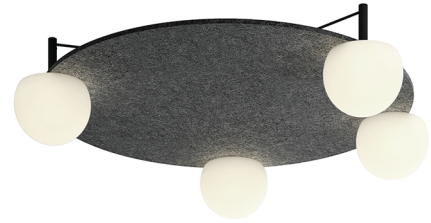

CIRC

t-3810A

ceiling light

Date	Type
Project	
Location	
Model #	Quantity
Specifier	

Description

Metallic ceiling light providing direct and indirect light with circular body and P.E.T. acoustic panel. Shade is made of a satinated glass. Possibility to create different compositions.

Pictures above might not show the specified dimensions or material. They are for illustration purposes only.

Ordering information

Code	Lamp	Canopy	Finish Acoustic panel
t-3810A <small>(with P.E.T. acoustic panel)</small>	LED 4x6,1W (led included) F <small>(2700K / Ang 120° / >90 CRI / 350mA) / 230V / Typ* 4x565 lumens</small> Dimmable Triac / Glass shade	26 BLK Black	26 BLK Black CUSTOM

Product includes

Code	Description
113815263	1 round canopy
t-3810A	1 circ ceiling light
113815264	1 P.E.T. acoustic panel
671000043	2 drivers / Dimmable Triac

SPECIAL REQUIREMENTS

Custom versions

We offer custom plated or RAL finishes. Alternate lamping and sizes available for projects. Consult our offices.

Description

Metallic ceiling light providing direct and indirect light with circular body and P.E.T. acoustic panel. Shade is made of a satinated glass. Possibility to create different compositions.

Pictures above might not show the specified dimensions or material. They are for illustration purposes only.