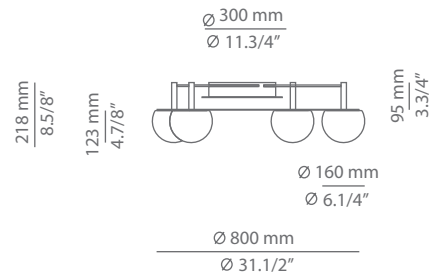

CIRC

t-3810A

ceiling light

Date	Type
Project	
Location	
Model #	Quantity
Specifier	

Description

Metallic ceiling light providing direct and indirect light with circular body and P.E.T. acoustic panel. Shade is made of a satinated glass. Possibility to create different compositions.

Pictures above might not show the specified dimensions or material. They are for illustration purposes only.

Ordering information

Code	Lamp	Canopy	Finish Acoustic panel
t-3810A <small>(with P.E.T. acoustic panel)</small>	LED 4x6,1W (led included) F <small>(2700K / Ang 120° / >90 CRI / 350mA) / 230V / Typ* 4x565 lumens</small> Dimmable Triac / Glass shade	26 BLK Black	26 BLK Black CUSTOM

Product includes

Code	Description
113815263	1 round canopy
t-3810A	1 circ ceiling light
113815264	1 P.E.T. acoustic panel
671000043	2 drivers / Dimmable Triac

SPECIAL REQUIREMENTS

Custom versions

We offer custom plated or RAL finishes. Alternate lamping and sizes available for projects. Consult our offices.