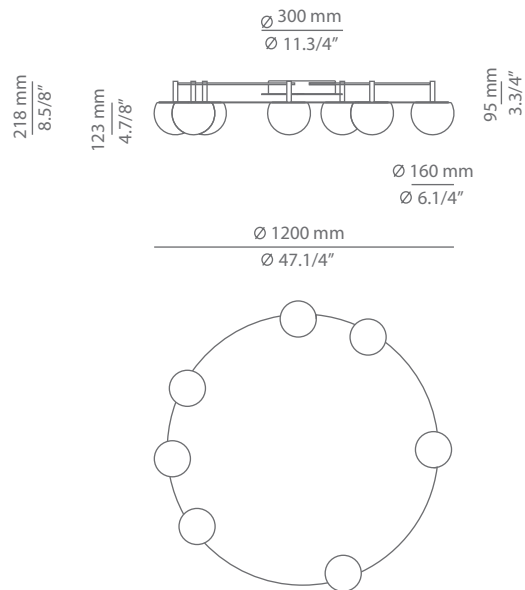

SPECIAL REQUIREMENTS

Custom versions

We offer custom plated or RAL finishes. Alternate lamping and sizes available for projects. Consult our offices.

Special instructions