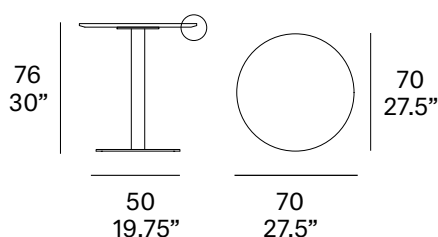

indoor

Flamingo indoor

Dining table stand with round top / pie de mesa con tapa redonda

Studio expormim, 2017

T969 R 70

Tabletop made of solid wood from European oaks with 0.83" of section. Structure made of aluminum tube, finished with polyester powder. The collection is also available in a lacquered version (MDF) and in European oak plywood. Delivered unassembled.

Shipment details

Qty	1 dining table (2 boxes)
Volume	0,27 m ³ / 9.5 ft ³
Gross weight	30 kg / 66 lb
Net weight	27 kg / 59.5 lb
Item dimensions (width x depth x height)	70 x 70 x 76 cm 27.5" x 27.5" x 30"