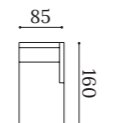

JUNE 2PBI

JUNE 140BI

JUNE 3PBD

JUNE 2PBD

JUNE 140BD

Chaiselongue  
Chaise longue  
Mériidienne

JUNE CH105BI

JUNE CH85BI

JUNE CH105BD

JUNE CH85BD

Módulos rincón  
Corner modules  
Modules d'angle

JUNE RR

Medidas estándar  
Standard dimensions  
Mesures standard

JUNE con pata metálica negra  
JUNE with black metal legs  
JUNE avec pieds métalliques en noir