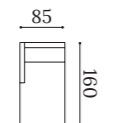

## ▼ June

Sofás  
Sofas  
Canapés

JUNE 4P

JUNE 3P

JUNE 2P

JUNE 1P

Módulos con 1 brazo  
Module with 1 armrest  
Modules avec 1 accoudoir

JUNE 3PBI

JUNE 2PBI

JUNE 140BI

JUNE 3PBD

JUNE 2PBD

JUNE 140BD

Chaiselongue  
Chaise longue  
Mériidienne

JUNE CH105BI

JUNE CH85BI

JUNE CH105BD

JUNE CH85BD

Módulos rincón  
Corner modules  
Modules d'angle

JUNE RR

Medidas estándar  
Standard dimensions  
Mesures standard

JUNE con pata metálica negra  
JUNE with black metal legs  
JUNE avec pieds métalliques en noir