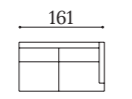

## ▼ June

Sofás  
Sofas  
Canapés

JUNE 4P

JUNE 3P

JUNE 2P

JUNE 1P

Módulos con 1 brazo  
Module with 1 armrest  
Modules avec 1 accoudoir

JUNE 3PBI

JUNE 2PBI

JUNE 140BI

JUNE 3PBD

JUNE 2PBD

JUNE 140BD

Chaiselongue  
Chaise longue  
Mériidienne

JUNE CH105BI

JUNE CH85BI

JUNE CH105BD

JUNE CH85BD

Módulos rincón  
Corner modules  
Modules d'angle

JUNE RR

Medidas estándar  
Standard dimensions  
Mesures standard

JUNE con pata metálica negra  
JUNE with black metal legs  
JUNE avec pieds métalliques en noir