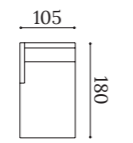

## ▼ June

Sofás  
Sofas  
Canapés

JUNE 4P

JUNE 3P

JUNE 2P

JUNE 1P

Módulos con 1 brazo  
Module with 1 armrest  
Modules avec 1 accoudoir

JUNE 3PBI

JUNE 2PBI

JUNE 140BI

JUNE 3PBD

JUNE 2PBD

JUNE 140BD

Chaiselongue  
Chaise longue  
Mériidienne

JUNE CH105BI

JUNE CH85BI

JUNE CH105BD

JUNE CH85BD

Módulos rincón  
Corner modules  
Modules d'angle

JUNE RR

Medidas estándar  
Standard dimensions  
Mesures standard

JUNE con pata metálica negra  
JUNE with black metal legs  
JUNE avec pieds métalliques en noir