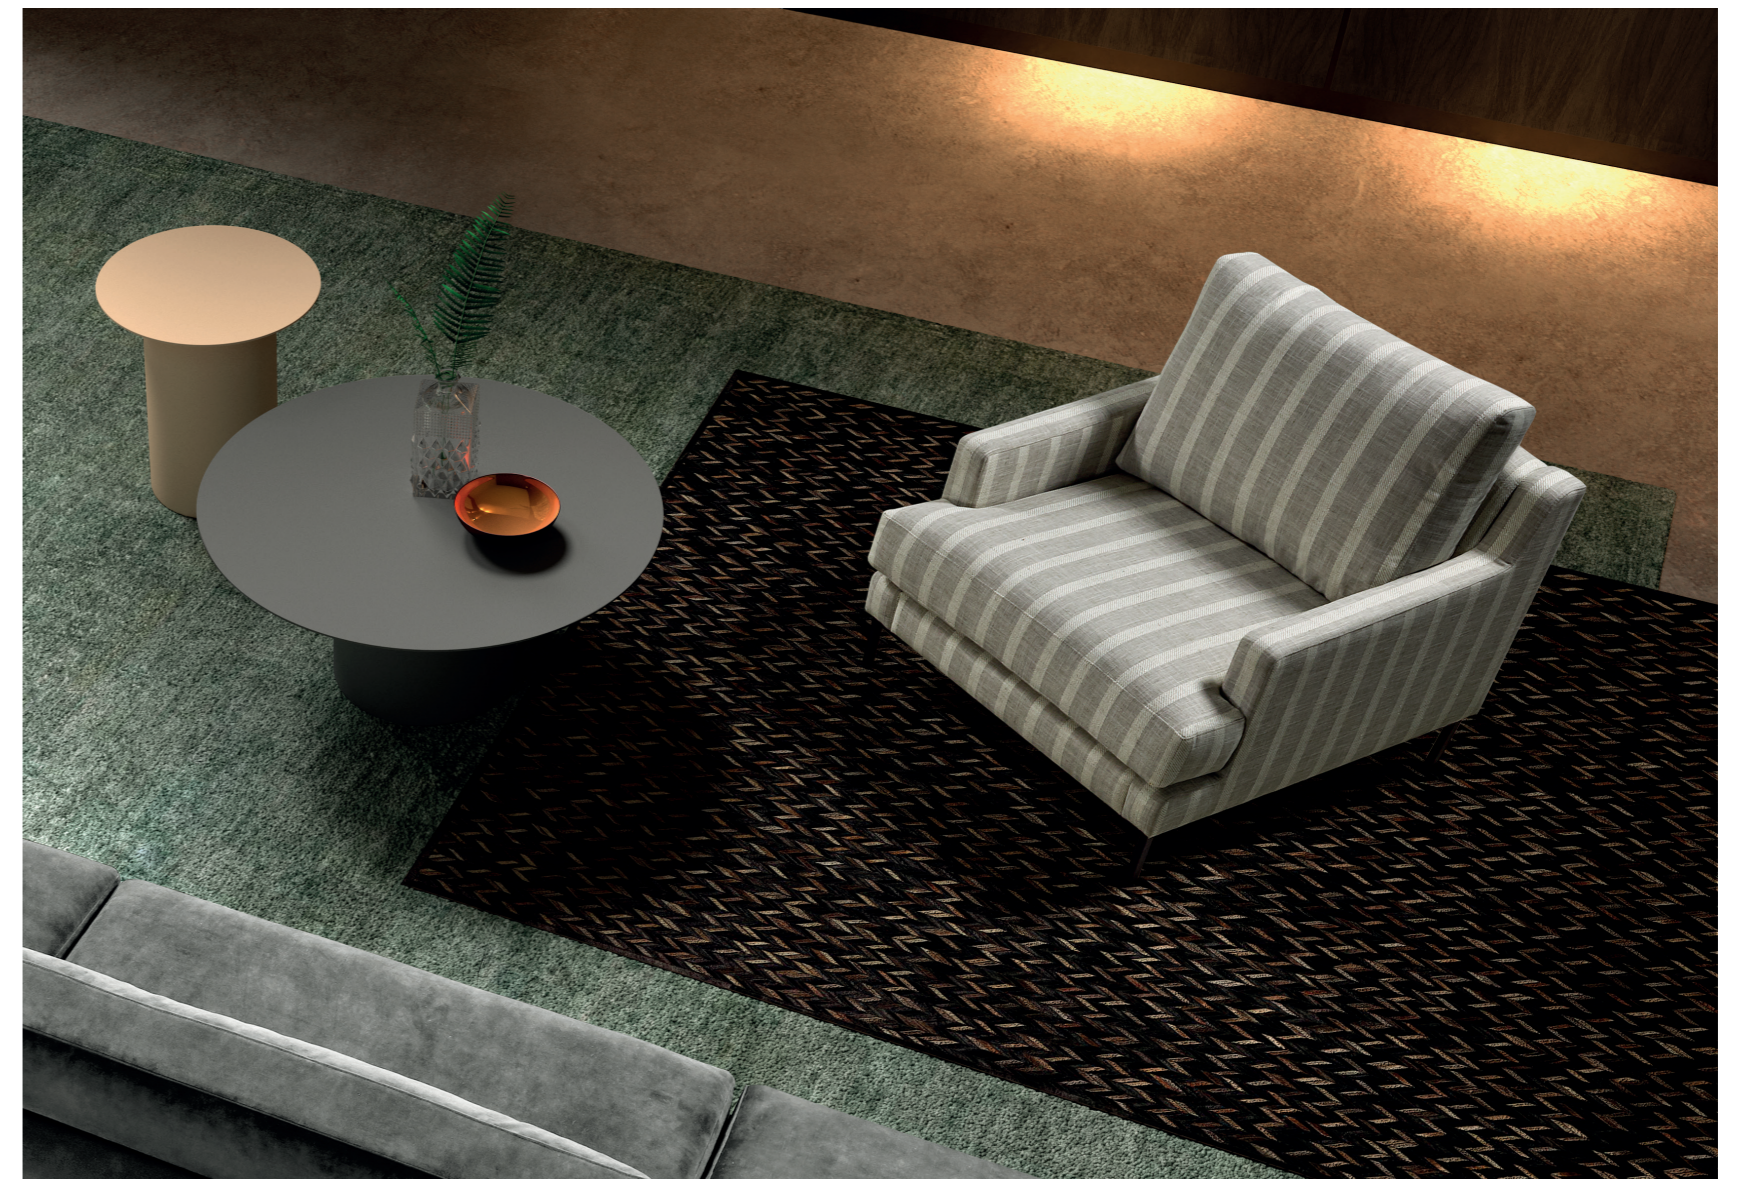

▼ June

Sofás
Sofas
Canapés

JUNE 4P

JUNE 3P

JUNE 2P

JUNE 1P

Módulos con 1 brazo
Module with 1 armrest
Modules avec 1 accoudoir

JUNE 3PBI

JUNE 2PBI

JUNE 140BI

JUNE 3PBD

JUNE 2PBD

JUNE 140BD

Chaiselongue
Chaise longue
Mériidienne

JUNE CH105BI

JUNE CH85BI

JUNE CH105BD

JUNE CH85BD

Módulos rincón
Corner modules
Modules d'angle

JUNE RR

Medidas estándar
Standard dimensions
Mesures standard

JUNE con pata metálica negra
JUNE with black metal legs
JUNE avec pieds métalliques en noir

JUNE con pata cromada
JUNE with chrome-plated legs
JUNE avec pieds chromés

JUNE con pata de madera barnizada
JUNE with varnished wood legs
JUNE avec pieds en bois verni