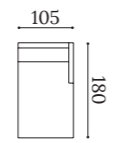

JUNE 2PBI

JUNE 140BI

JUNE 3PBD

JUNE 2PBD

JUNE 140BD

Chaiselongue  
Chaise longue  
Mériidienne

JUNE CH105BI

JUNE CH85BI

JUNE CH105BD

JUNE CH85BD

Módulos rincón  
Corner modules  
Modules d'angle

JUNE RR

Medidas estándar  
Standard dimensions  
Mesures standard

JUNE con pata metálica negra  
JUNE with black metal legs  
JUNE avec pieds métalliques en noir