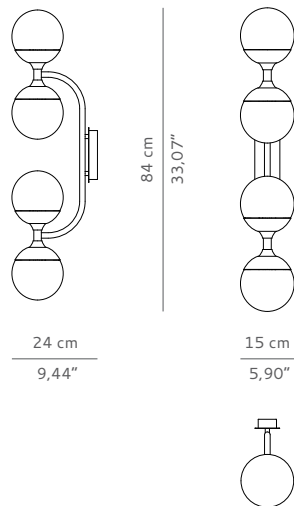

BRABBU
DESIGN FORCES

CASEGOODS UPHOLSTERY LIGHTING RUGS ART ACCESSORIES

SYRAD | WALL LIGHT

DIMENSIONS

WIDTH	15 cm 5,90"
DEPTH	24 cm 9,44"
HEIGHT	84 cm 33,07"

MATERIALS

Structure: Brushed. Bronze glass.

TECHNICAL SPECIFICATIONS

BULB HOLDERS	4 x G9 (EU/UK), G9 (USA) bulb
VOLTAGE	220 V – 240 V
WATTAGE	40 watts
WEIGHT	6 kg 13,22 lb

CE
certificate

PACKAGING

DIMENSIONS	W 22 cm 8,66" D 31 cm 12,2" H 91 cm 35,8"
VOLUME	0,062 m ³ 2,18 ft ³
WEIGHT	8 kg 17,63 lb

LEAD TIME

Production time is between 6 to 8 weeks for BRABBU collections.
Delivery time is not included.

All of our furniture can be made to measure and it is available in different finishes.
Please note that the colours and materials shown are for reference only and small variations may occur.