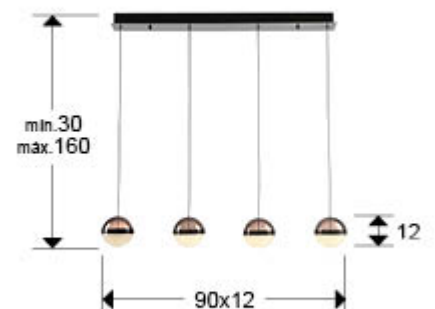

## SIZES

Sizes: ↔ 90.0 ↓ 12.0 ↗ 12.0 cm  
Height when installed: 30.0/ max. 160.0 cm  
Weight: 3.9 Kg

## SIZES WITH PACKAGING

Weight: 6.0 Kg  
Volume: 0.0920m<sup>3</sup>  
Sizes: ↔ 91.0 ↓ 28.0 ↗ 36.0 cm

---