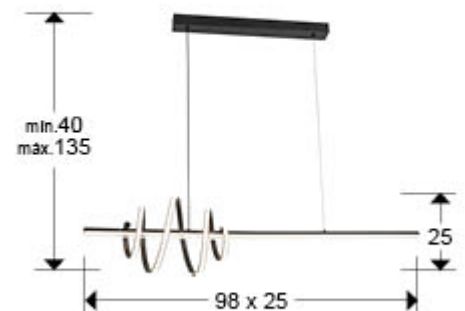

Tornado

693073

Recommended product

Pendants

Lamp made of metal and aluminium finished in matt black. Acrylic diffuser and opal silicone. Adjustable height. 50W LED, 4470 lm, 3000K. DIMMABLE

This product uses LED driver with TRIAC type and 0-10V dimming. It can be dimmed using a LED wall dimmer with these features. · This lamp is supplied with GRAVITY TOGGLES, to improve ceiling fixing.

GENERAL INFORMATION

EAN Code: 8435435341176

Type: Pendants

Collection: Tornado

SIZES

Sizes: ↔ 98.0 ↓ 25.0 ↗ 25.0 cm
 Height when installed: 40.0/ max. 135.0 cm
 Weight: 1.5 Kg

SIZES WITH PACKAGING

Weight: 2.9 Kg
 Volume: 0.0740m³
 Sizes: ↔ 98.0 ↓ 28.0 ↗ 27.0 cm

DRIVER LED

Make: SCHULLER
Model: 74062
Quantity: 1 Units
Dimmable: Sí
Type of dimming: Triac&0-10V
Maximum power: 60W
Frequency: 50-60 Hz
Primary voltage: 180-240 V
Type: Voltaje constante
Secondary voltage: 24 V
Sizes: ↔ 13,5 ↓ 3,0 ↗ 4,7 cm