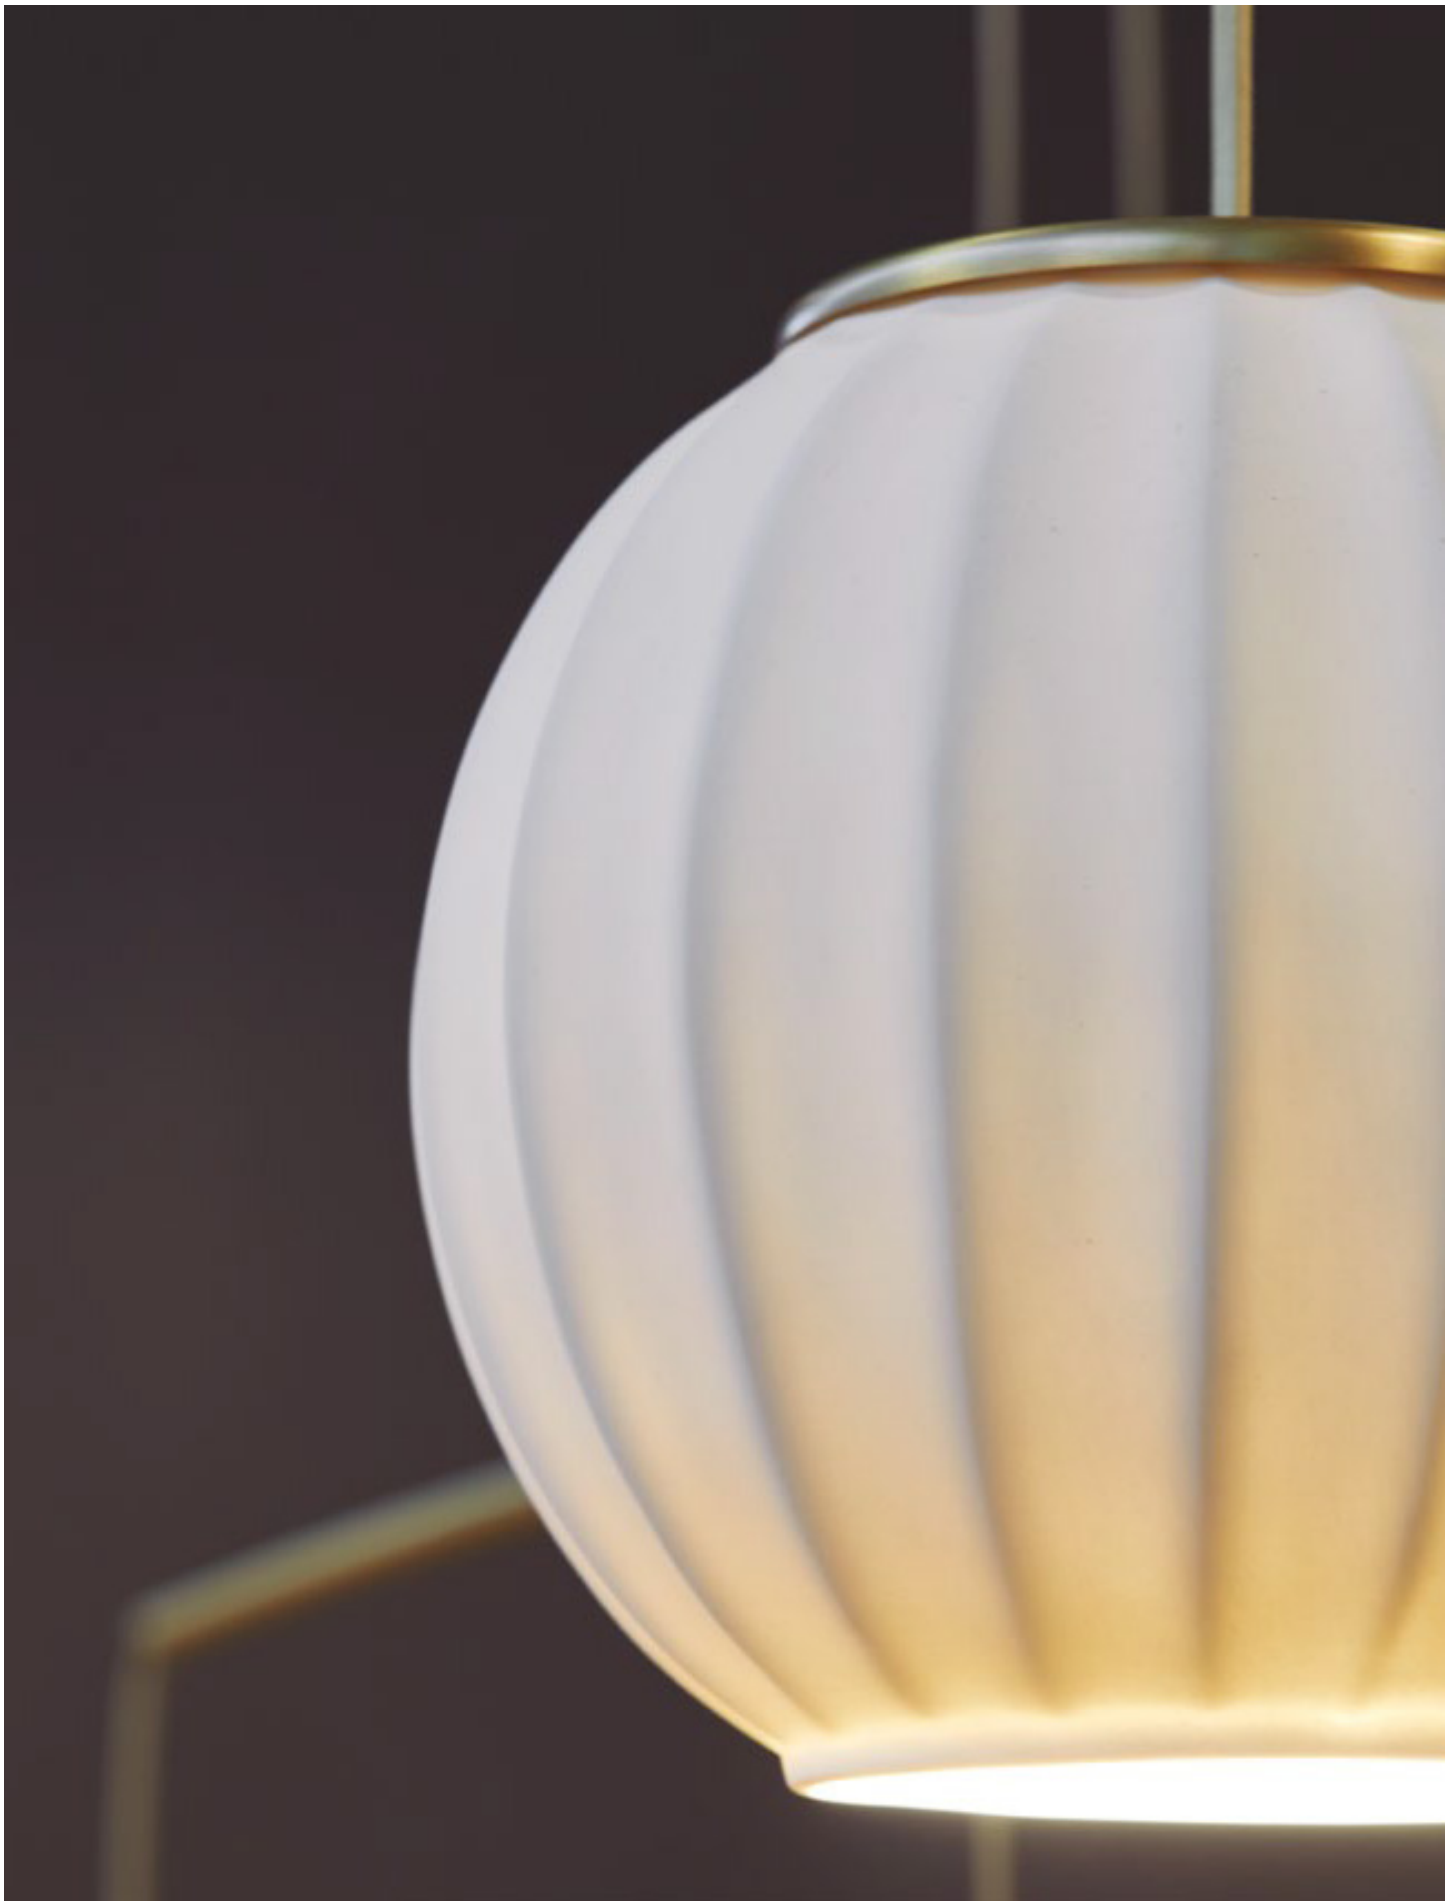

MEI SUSPENSION LAMP

CARPYEN
BARCELONA

Carpylum70 S.L.
C/ Pere IV 78-84 E-08005 Barcelona
T +34 93 320 99 90

Spain: comercial@carpyen.com
Export: export@carpyen.com
Special project: antony@carpyen.com